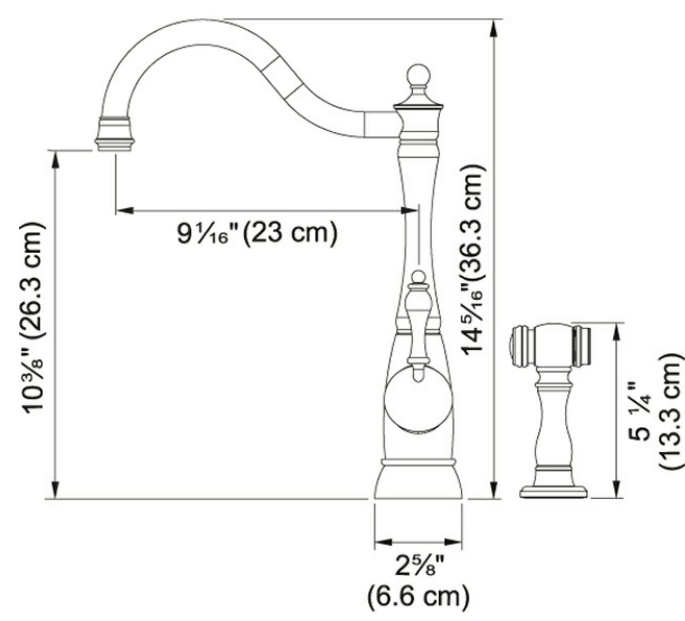

Farm House FFS170 Polished Nickel

Product Picture

Technical Drawing

Product Information

Version	Side Spray
Spray Type	Full and Needle Spray
Faucet Operation	Side Lever
Flow Rate	1.75 gpm
Cartridge	25mm Ceramic Cartridge
Where to buy	Showroom
Countertop hole diameter	1 3/8"

Article Numbers

FUN#	115.0498.248
------	--------------