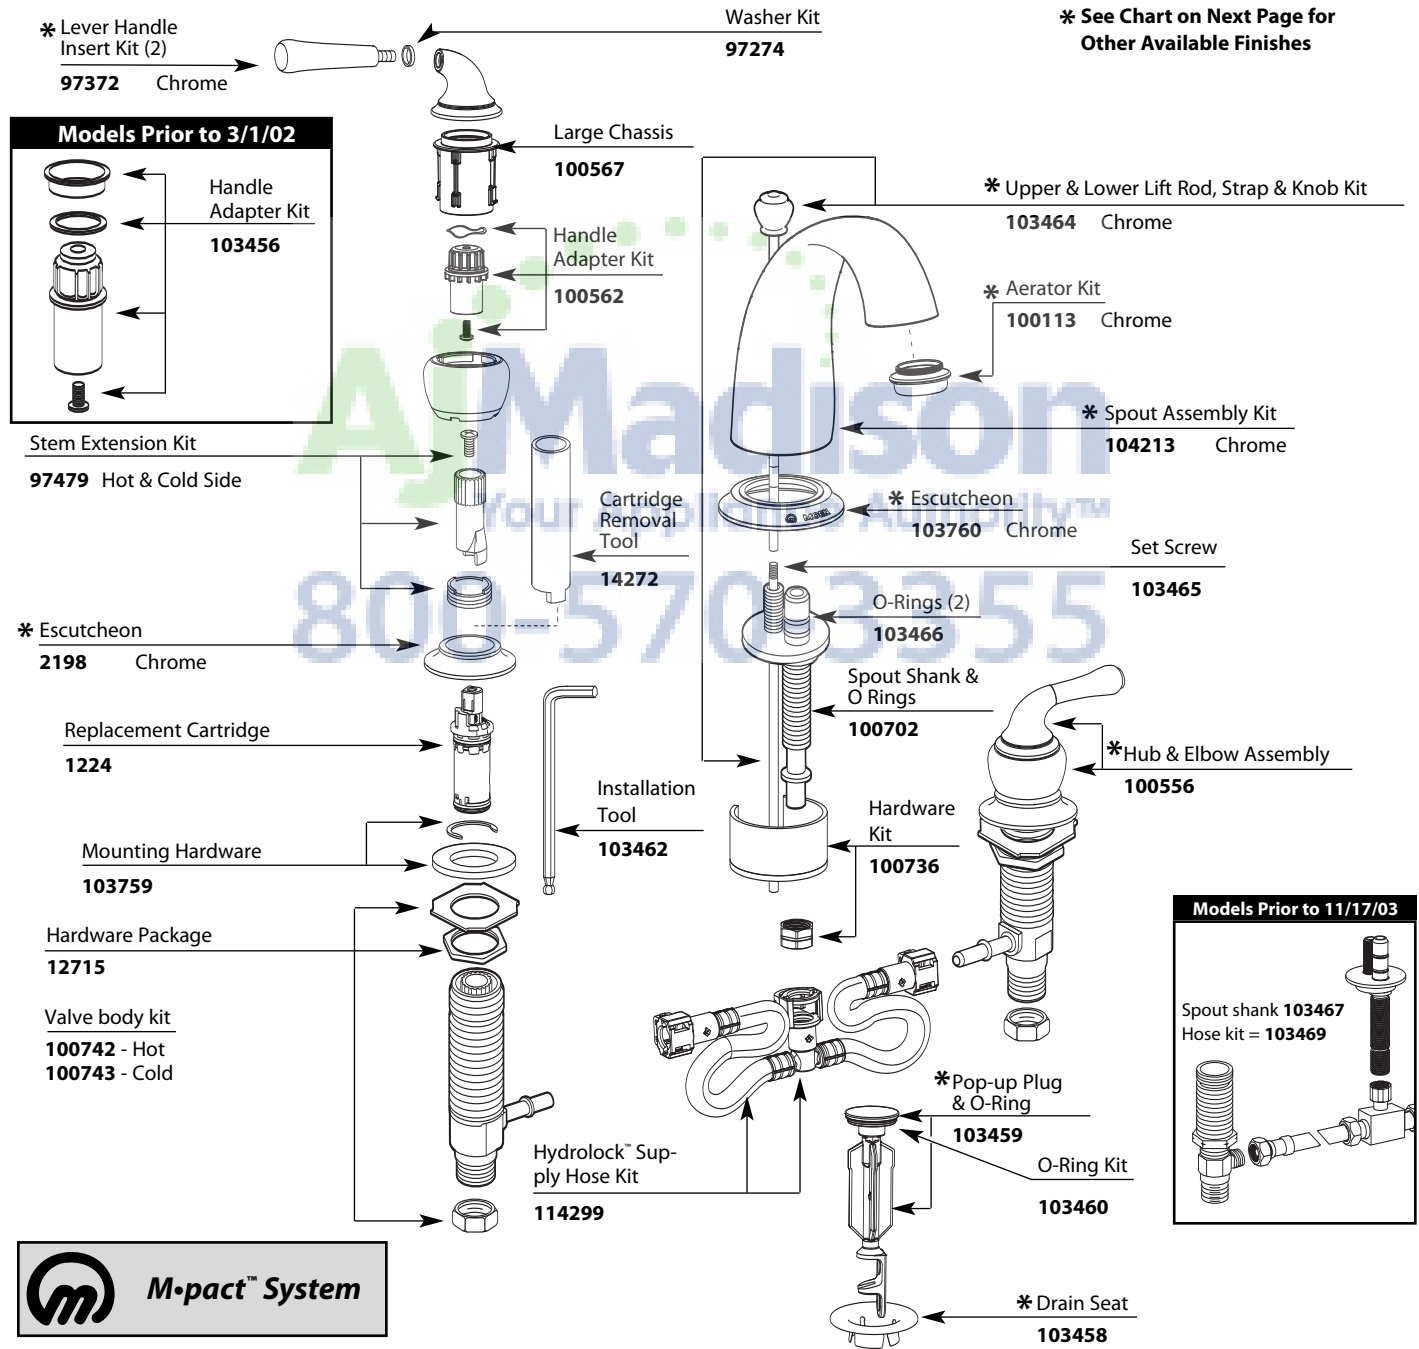

# Illustrated Parts

Buy it for looks. Buy it for life.®

MONTICELLO® Two-Handle Widespread Lavatory Faucet					
MODEL	HANDLE	FINISH	MODEL	HANDLE	FINISH
T4572	Lever	Chrome	T4572	Lever	Chrome
T4572P	Lever	Polished Brass	T4572P	Lever	Polished Brass
T4572PM	Lever	Platinum	T4572CP	Lever	Chrome/Polished Brass
T4572ST	Lever	Satine™	T4572CPC	Lever	Chrome/Porcelain
<b>DISCONTINUED SKUS</b>			T4572PM	Lever	Platinum
A4572CG	RT4572BP	RT4572P/A4572P	T4572PMC	Lever	Platinum/Chrome
RT4572CG	T4572W	RT4572PM/A4572PM	T4572ST	Lever	Satine
A4572BP	RT4572/A4572	RT4572ST/A4572ST	T4572STP	Lever	Satine/Pol. Brass