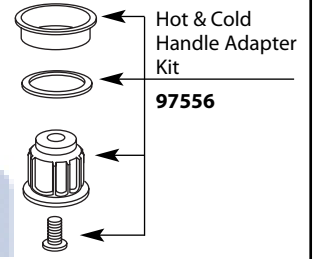

Replacement Cartridge
1224

Cartridge Nut
97535

* Hub & Elbow Assembly
(Includes cartridge nut & escctcheon nut)
100553 Hot
100552 Cold

* Aerator Kit (1.5 gpm)
101035 Chrome
Aerator Kit (2.2 gpm)
100112 Chrome

Deck Gasket Kit
97564

Hardware Package
13678

* Pop-Up Plug & O-Ring
103459
O-Ring
103460

* Drain Seat
103458

Models Prior to 4/1/02

Available Finishes

* Part Finishes Chart

<p>Lever Handle Insert Kit (2)</p> 	<p>97557 Chrome 97557W Glacier 97558 Pol. Brass 97557PM Platinum 97557ORB Oil Rubbed Bronze 97559 Porc./Chrome 97560 Porc./Pol. Br. 97557BP Black Opal 97557ST Satine 97557SL Brushed Nickel 115017 Porcelain</p>	<p>Aerator 1.5 gpm</p> 	<p>101035 Chrome 101035P Polished Brass 101012BN Brushed Nickel 101012PM Platinum</p>
<p>Hub & Elbow Assembly</p> 	<p>Cold 100552 Chrome 100552P Pol. Brass 100552W Glacier 100552PM Platinum 100552ST Satine 100552SL Brushed Nickel 100552BP Black Opal 100552ST Classic Gold 100552ORB Oil Rubbed Bronze</p> <p>Hot 100553 Chrome 100553P Pol. Brass 100553W Glacier 100553PM Platinum 100553ST Satine 100553BP Black Opal 100553CG Classic Gold 100553ORB Oil Rubbed Bronze 100553SL Brushed Nickel</p>	<p>Aerator 2.2 gpm</p> 	<p>100112 Chrome 100112P Polished Brass 97476SL Brushed Nickel 97476PM Platinum 97476ORB Oil Rubbed Bronze</p>
		<p>Lift Rod & Clip Assembly Kit</p> 	<p>2011 Chrome 2011P Polished Brass 2011W Glacier 2011PM Platinum 2011BP Black Opal 2011CG Classic Gold 2011PM Platinum 2011ST Satine 2011BN Brushed Nickel 2011ORB Oil Rubbed Bronze</p>
		<p>Drain Pop-Up Plug</p> 	<p>103459 Chrome 103459P Polished Brass 103459BN Brushed Nickel 103459PM Platinum 103459BP Black Opal 103459CG Classic Gold 103459ST Satine 103459W Glacier 103459ORB Oil Rubbed Bronze</p>
		<p>Drain Seat</p> 	<p>103458 Chrome 103458P Polished Brass 103458BN Brushed Nickel 103458PM Platinum 103458BP Black Opal 103458CG Classic Gold 103458ST Satine 103458W Glacier 103458ORB Oil Rubbed Bronze</p>