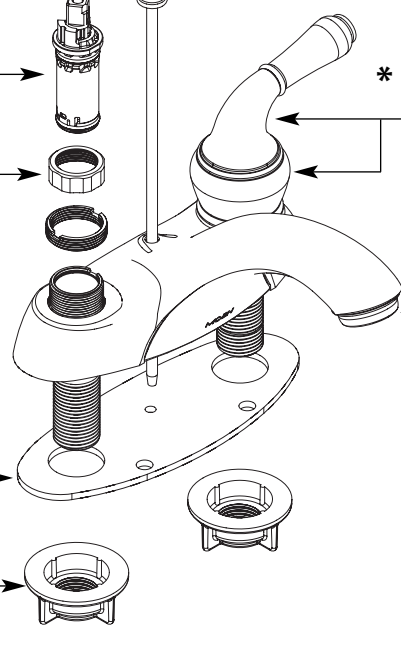

Replacement Cartridge
1224

Cartridge Nut
97535

* Hub & Elbow Assembly
(Includes cartridge nut & escctcheon nut)
100553 Hot
100552 Cold

* Aerator Kit (1.5 gpm)
101035 Chrome
Aerator Kit (2.2 gpm)
100112 Chrome

Deck Gasket Kit
97564

Hardware Package
13678

* Pop-Up Plug & O-Ring
103459
O-Ring
103460

* Drain Seat
103458

Models Prior to 4/1/02

Available Finishes

* Part Finishes Chart

<p>Lever Handle Insert Kit (2)</p> 	<p>97557 Chrome 97557W Glacier 97558 Pol. Brass 97557PM Platinum 97557ORB Oil Rubbed Bronze 97559 Porc./Chrome 97560 Porc./Pol. Br. 97557BP Black Opal 97557ST Satine 97557SL Brushed Nickel 115017 Porcelain</p>	<p>Aerator 1.5 gpm</p> 	<p>101035 Chrome 101035P Polished Brass 101012BN Brushed Nickel 101012PM Platinum</p>
<p>Hub & Elbow Assembly</p> 	<p>Cold 100552 Chrome 100552P Pol. Brass 100552W Glacier 100552PM Platinum 100552ST Satine 100552SL Brushed Nickel 100552BP Black Opal 100552ST Classic Gold 100552ORB Oil Rubbed Bronze</p> <p>Hot 100553 Chrome 100553P Pol. Brass 100553W Glacier 100553PM Platinum 100553ST Satine 100553BP Black Opal 100553CG Classic Gold 100553ORB Oil Rubbed Bronze 100553SL Brushed Nickel</p>	<p>Aerator 2.2 gpm</p> 	<p>100112 Chrome 100112P Polished Brass 97476SL Brushed Nickel 97476PM Platinum 97476ORB Oil Rubbed Bronze</p>
		<p>Lift Rod & Clip Assembly Kit</p> 	<p>2011 Chrome 2011P Polished Brass 2011W Glacier 2011PM Platinum 2011BP Black Opal 2011CG Classic Gold 2011PM Platinum 2011ST Satine 2011BN Brushed Nickel 2011ORB Oil Rubbed Bronze</p>
		<p>Drain Pop-Up Plug</p> 	<p>103459 Chrome 103459P Polished Brass 103459BN Brushed Nickel 103459PM Platinum 103459BP Black Opal 103459CG Classic Gold 103459ST Satine 103459W Glacier 103459ORB Oil Rubbed Bronze</p>
		<p>Drain Seat</p> 	<p>103458 Chrome 103458P Polished Brass 103458BN Brushed Nickel 103458PM Platinum 103458BP Black Opal 103458CG Classic Gold 103458ST Satine 103458W Glacier 103458ORB Oil Rubbed Bronze</p>