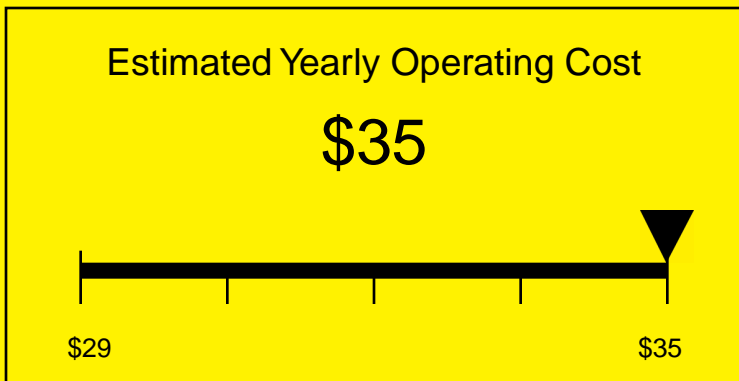

ENERGYGUIDE

FREEZER
Defrost: Manual

SPF5DSSTB
5.0 Cubic Feet

Compare the energy use of this product with others
before you buy

332kWh

Estimated Yearly Electricity Use

Your cost will depend on your utility rates

Based on a 2007 U.S. Government national average cost of 10.65 cents per kWh for electricity. Your actual operating cost will vary depending on your local utility rates and your use of the product.