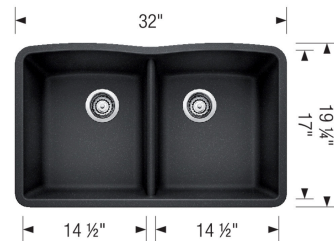

DIAMOND EQUAL DOUBLE LOW DIVIDE SILGRANIT

Sink Specifications

Color	SKU
Cinder	442071
Truffle	442072
White	442074
Anthracite	442075
Biscuit	442076
Metallic Gray	442077
Café	442078
Concrete Gray	442746
Coal Black	442914

Design and Planning Tips

- Bowl depth: 9,5 in

What is included:
Installation instructions
Cut-out template
Limited Lifetime Warranty

Undermount installation only

Minimum cabinet size: 36"

Cut-out Dimensions:

Length: 17.25"

Width: 30.5"

Depth: 10.29"

Left Bowl Dimensions:

Bowl Length (left-to-right): 14.5"

Bowl Width (front-to-back): 17"

Bowl Depth: 9.5"

Right Bowl Dimensions:

Bowl Length (left-to-right): 14.5"

Bowl Width (front-to-back): 17"

Bowl Depth: 9.5"

Low Divide Height: 5.5"

Drain hole compatible with 3.5" strainers or waste flanges

Codes/Standards: CSA B45.8-18/IAPMO Z403-2018