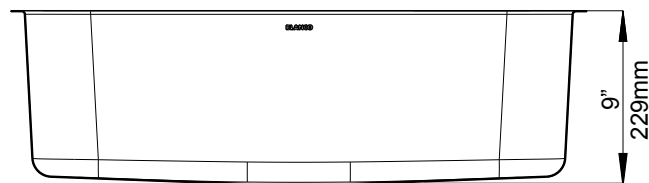

### FEATURES

- Required outside cabinet: 33"
- Maximum size and utility
- 18 gauge, 304 series stainless steel
- Premium 18/10 chrome/nickel content
- Satin Polished Finish
- Rear drain placement
- Sound deadening pads

### NOMINAL DIMENSIONS

Model 441586 shown

OVERALL	CUT OUT SIZE	BOWL DEPTH	DRAIN
30" x 18"	Template provided with approximate 1/8" reveal	9"	3-1/2"

DXF cutout templates available on our website.