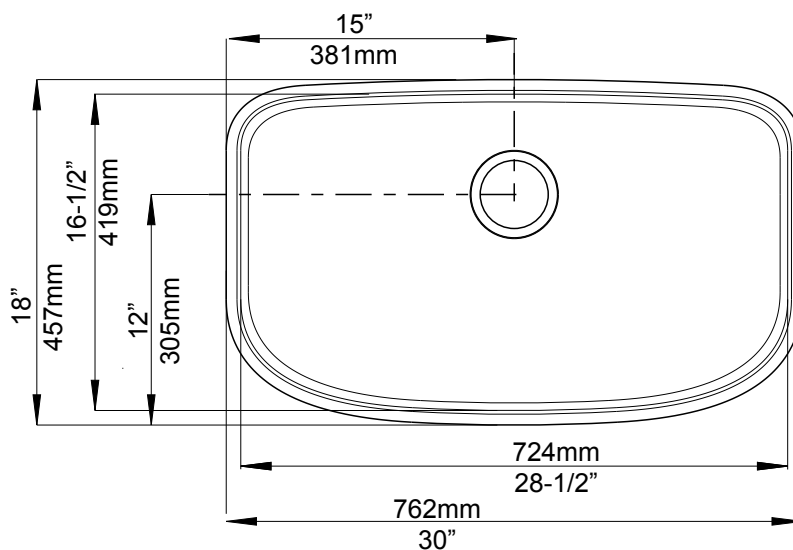

### FEATURES

- Required outside cabinet: 33"
- Maximum size and utility
- 18 gauge, 304 series stainless steel
- Premium 18/10 chrome/nickel content
- Satin Polished Finish
- Rear drain placement
- Sound deadening pads

### NOMINAL DIMENSIONS

Model 441586 shown

OVERALL	CUT OUT SIZE	BOWL DEPTH	DRAIN
30" x 18"	Template provided with approximate 1/8" reveal	9"	3-1/2"

DXF cutout templates available on our website.