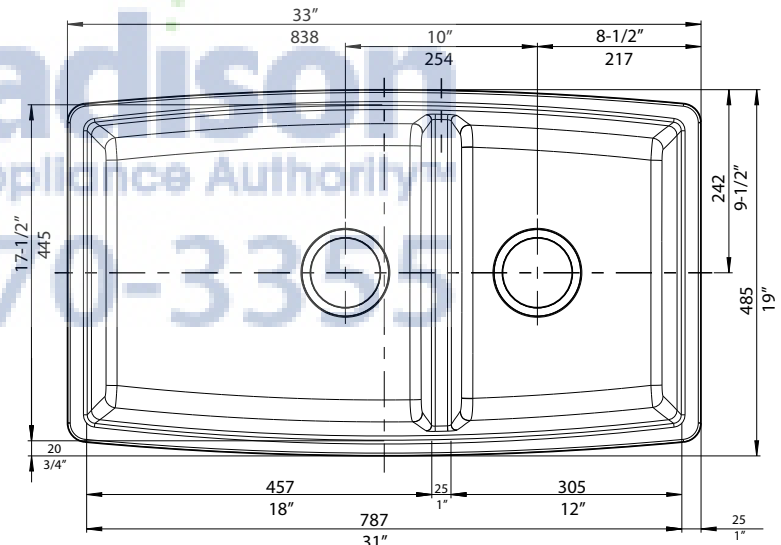

ACCESSORIES

Grids: Large Bowl #226828, Small Bowl #226830
Cutting Board (WALNUT): #227346

FEATURES

- New low divide adds functionality and convenience
- Reversible shape make any specification easy
- Divider Height: 6" from bowl bottom (4" from rim)
- Overall: 33" x 19"
- Required Outside Cabinet: 36"
- 80% solid granite
- Heat resistant up to 536°F
- Unsurpassed cleanability backed by industry leading 7 patents!
- Resistant to scratches, stains and all household acids and alkali solutions
- Template provided with approximate 1/8" reveal
- Under mount clips provided
- Limited lifetime warranty

Model Above shown in Truffle Color

NOMINAL DIMENSIONS

MODEL	OVERALL	DIVIDER DEPTH	BOWL DEPTH	DRAIN DIAMETER
441315	33 x 19	4"	10"	3-1/2"

DXF cutout templates available on our web site.

JOB INFORMATION

Job Name: _____