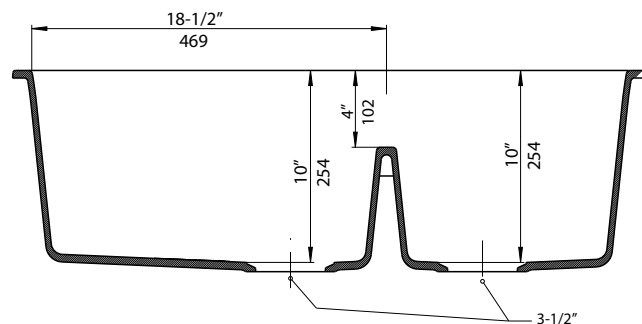

ACCESSORIES

Grids: Large Bowl #226828, Small Bowl #226830
Cutting Board (WALNUT): #227346

FEATURES

- New low divide adds functionality and convenience
- Reversible shape make any specification easy
- Divider Height: 6" from bowl bottom (4" from rim)
- Overall: 33" x 19"
- Required Outside Cabinet: 36"
- 80% solid granite
- Heat resistant up to 536°F
- Unsurpassed cleanability backed by industry leading 7 patents!
- Resistant to scratches, stains and all household acids and alkali solutions
- Template provided with approximate 1/8" reveal
- Under mount clips provided
- Limited lifetime warranty

Model Above shown in Truffle Color

NOMINAL DIMENSIONS

MODEL	OVERALL	DIVIDER DEPTH	BOWL DEPTH	DRAIN DIAMETER
441315	33 x 19	4"	10"	3-1/2"

DXF cutout templates available on our web site.

JOB INFORMATION

Job Name: _____