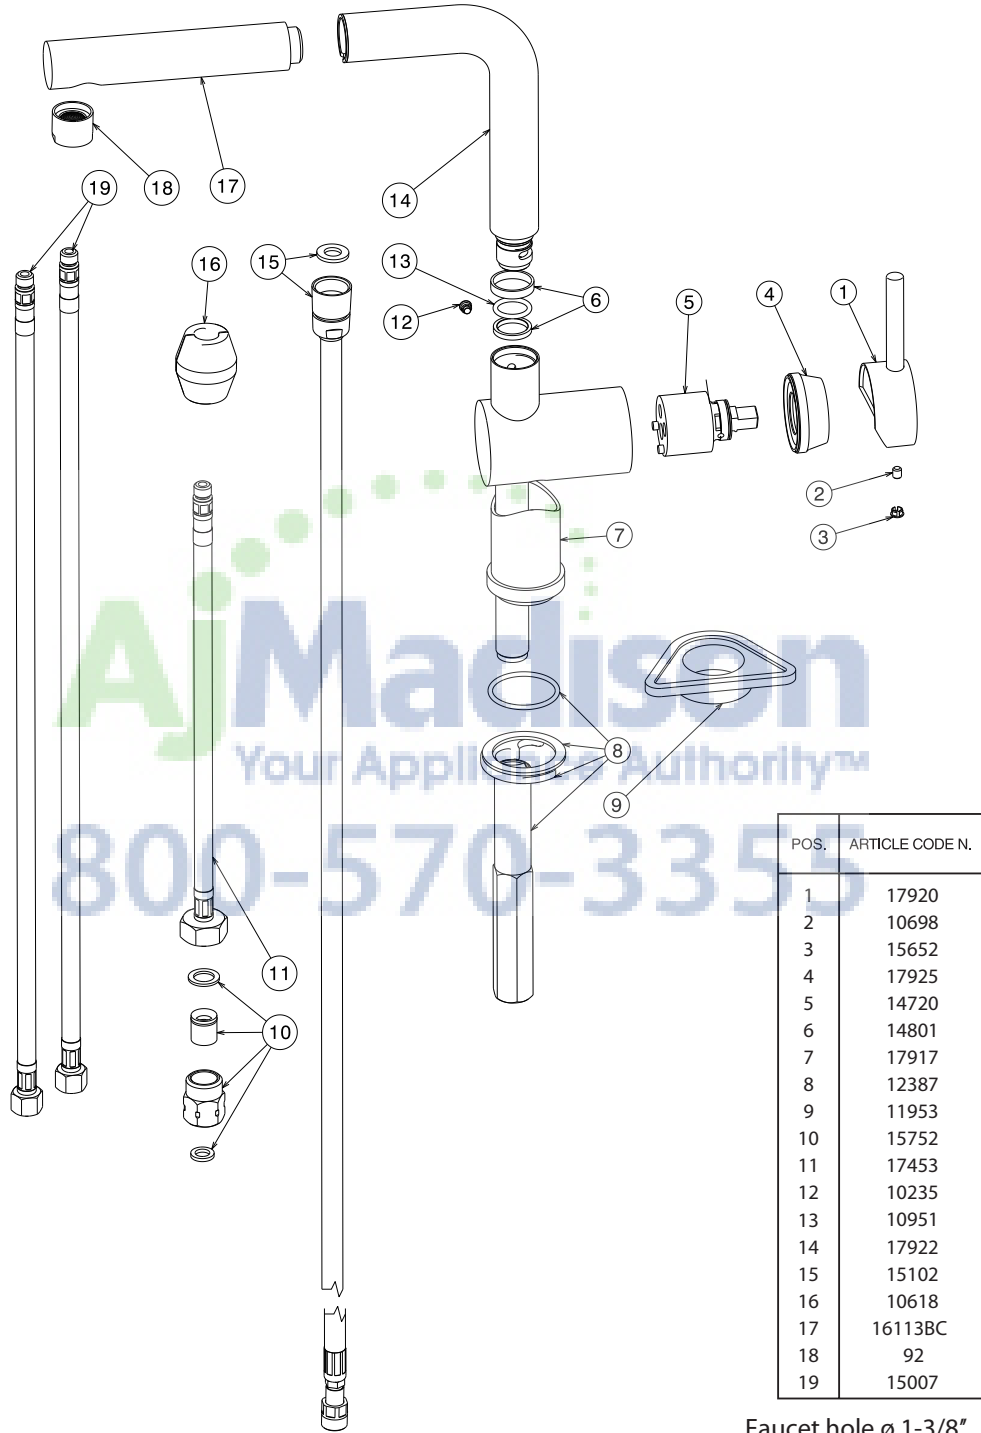

FEATURES

- AB1953 compliant
- Single function stream only pull-out
- Solid brass body
- Ceramic disc cartridges
- Color coded hot & cold supply lines
- Durable spiral flexible pull-out spray hose
- Maximum 2.2 GPM flow rate
- Installation in a 1-3/8" hole

JOB INFORMATION

Job Name: _____

Contact: _____

Date Specified: _____

Specifier: _____

Contractor: _____

Model 44199 shown

NOMINAL DIMENSIONS

REACH	SPOUT HEIGHT	FAUCET HEIGHT
8-5/8"	9-13/16"	11-1/8"

BLANCO AMERICA
800.451.5782
www.blancoamerica.com

POS.	ARTICLE CODE N.
1	17920
2	10698
3	15652
4	17925
5	14720
6	14801
7	17917
8	12387
9	11953
10	15752
11	17453
12	10235
13	10951
14	17922
15	15102
16	10618
17	16113BC
18	92
19	15007

Faucet hole ø 1-3/8"