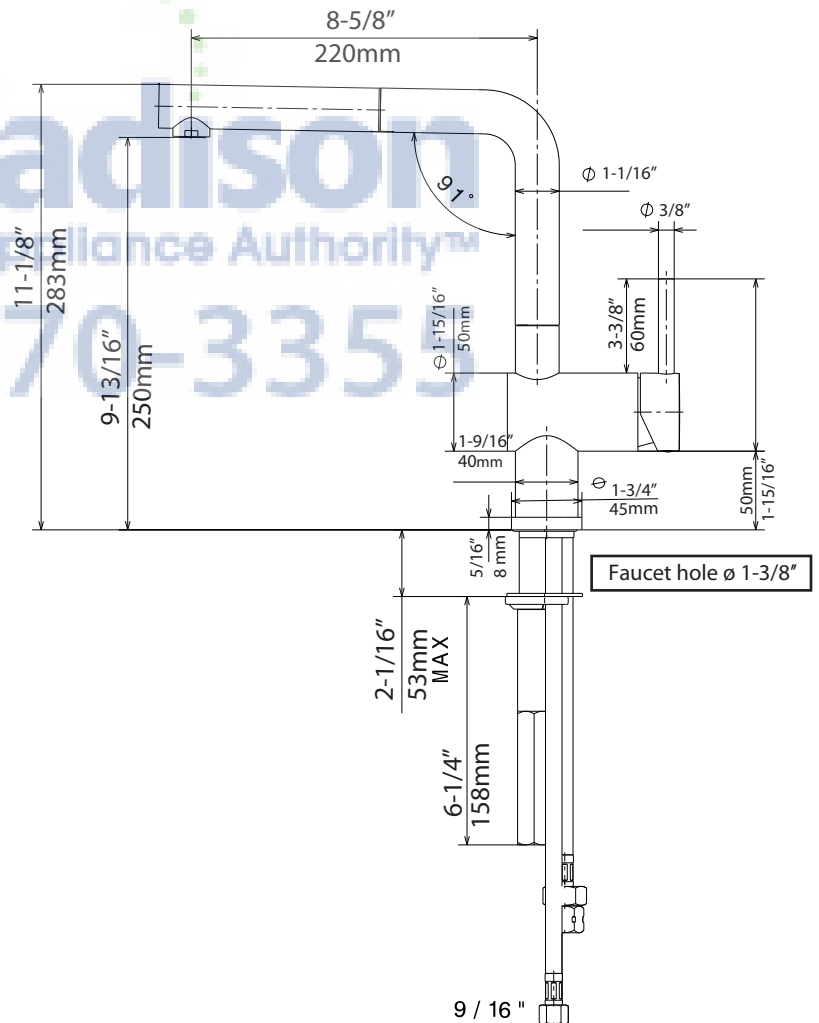

FEATURES

- AB1953 compliant
- Single function stream only pull-out
- Solid brass body
- Ceramic disc cartridges
- Color coded hot & cold supply lines
- Durable spiral flexible pull-out spray hose
- Maximum 2.2 GPM flow rate
- Installation in a 1-3/8" hole

JOB INFORMATION

Job Name: _____

Contact: _____

Date Specified: _____

Specifier: _____

Contractor: _____

Model 44199 shown

NOMINAL DIMENSIONS

REACH	SPOUT HEIGHT	FAUCET HEIGHT
8-5/8"	9-13/16"	11-1/8"

BLANCO AMERICA
800.451.5782
www.blancoamerica.com

POS.	ARTICLE CODE N.
1	17920
2	10698
3	15652
4	17925
5	14720
6	14801
7	17917
8	12387
9	11953
10	15752
11	17453
12	10235
13	10951
14	17922
15	15102
16	10618
17	16113BC
18	92
19	15007

Faucet hole ø 1-3/8"