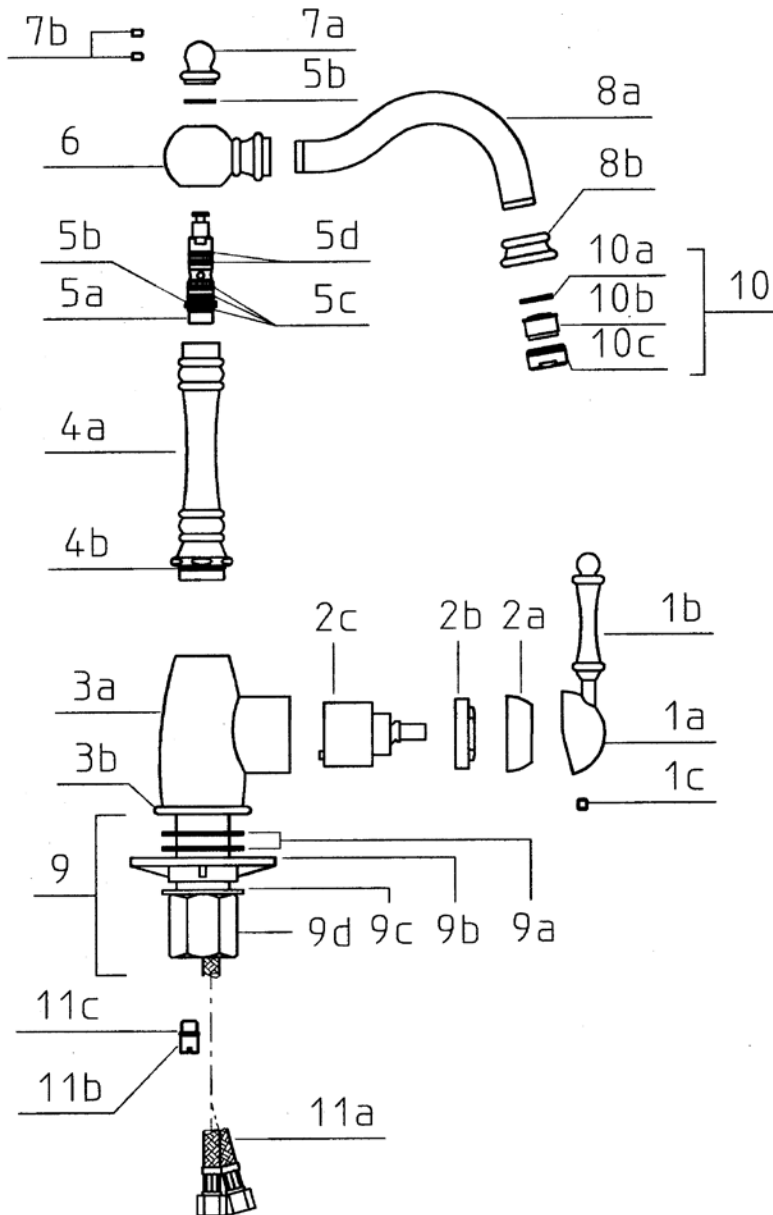

### FEATURES

- Solid brass body
- Ceramic disc cartridge
- 2.2 G.P.M. flow rate
- Extra long supply lines
- Installation in a 1-3/8" hole

### NOMINAL DIMENSIONS

MODEL	REACH	SPOUT HEIGHT	FAUCET HEIGHT
440678	7	8-1/4	12

### JOB INFORMATION

Job Name: \_\_\_\_\_

Contact: \_\_\_\_\_

Date Specified: \_\_\_\_\_

Specifier: \_\_\_\_\_

Contractor: \_\_\_\_\_

See next page for exploded parts drawing and parts list.

**BLANCO AMERICA**  
**800.451.5782**  
**www.blancoamerica.com**

BLANCOGRACE™ MODEL 440677, 440678, 441188

NUM.	PART #	DESCRIPTION
1A	3550	HANDLE
1B	3586	LEVER
1C	3549	SCREW
2A	1303	CAP
2B	1304	NUT
2C	2809	CARTRIDGE
3A	3551	BODY
3B	3552	BASE
4A	3565	STEM
4B	2.62X21.89	O-RING
5A	3556	GROOVED SLEEVE
5B	3785	TEFLON RING
5C	2.62X10.77	O-RING
5D	2.5X9.4	O-RING
6	3557	SPOUT HOUSING
7A	3560	DECORATIVE KNOB
7B	3206	SCREW
8A	3566	SPOUT
8B	3555	AERATOR BASE
9	1-2359	MOUNTING NUT ASSY
9A	48X34X2	RUBBER WASHER
9B	3109	PLASTIC BASE
9C	2258	METAL WASHER
9D	2359	NUT
10	1-676	AERATOR
10A		RUBBER WASHER
10B		SCREEN
10C		AERATOR RING
11A	2350	HOSE
11B	3161	PLUG
11C	1.78x7.94	O-RING