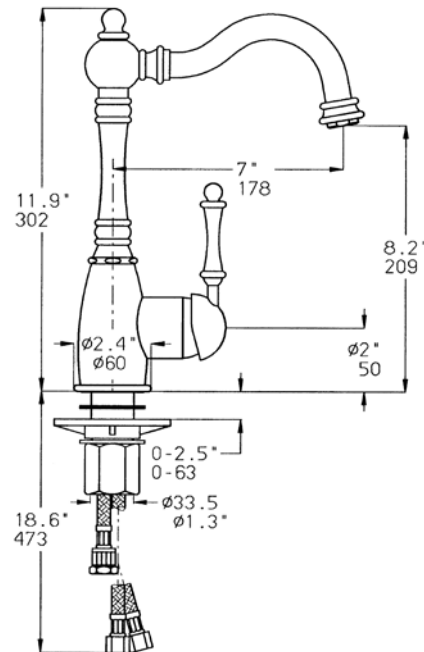

### FEATURES

- Solid brass body
- Ceramic disc cartridge
- 2.2 G.P.M. flow rate
- Extra long supply lines
- Installation in a 1-3/8" hole

MODEL 440678

### NOMINAL DIMENSIONS

MODEL	REACH	SPOUT HEIGHT	FAUCET HEIGHT
440678	7	8-1/4	12

BLANCOGRACE™ MODEL 440677, 440678, 441188

NUM.	PART #	DESCRIPTION
1A	3550	HANDLE
1B	3586	LEVER
1C	3549	SCREW
2A	1303	CAP
2B	1304	NUT
2C	2809	CARTRIDGE
3A	3551	BODY
3B	3552	BASE
4A	3565	STEM
4B	2.62X21.89	O-RING
5A	3556	GROOVED SLEEVE
5B	3785	TEFLON RING
5C	2.62X10.77	O-RING
5D	2.5X9.4	O-RING
6	3557	SPOUT HOUSING
7A	3560	DECORATIVE KNOB
7B	3206	SCREW
8A	3566	SPOUT
8B	3555	AERATOR BASE
9	1-2359	MOUNTING NUT ASSY
9A	48X34X2	RUBBER WASHER
9B	3109	PLASTIC BASE
9C	2258	METAL WASHER
9D	2359	NUT
10	1-676	AERATOR
10A		RUBBER WASHER
10B		SCREEN
10C		AERATOR RING
11A	2350	HOSE
11B	3161	PLUG
11C	1.78x7.94	O-RING