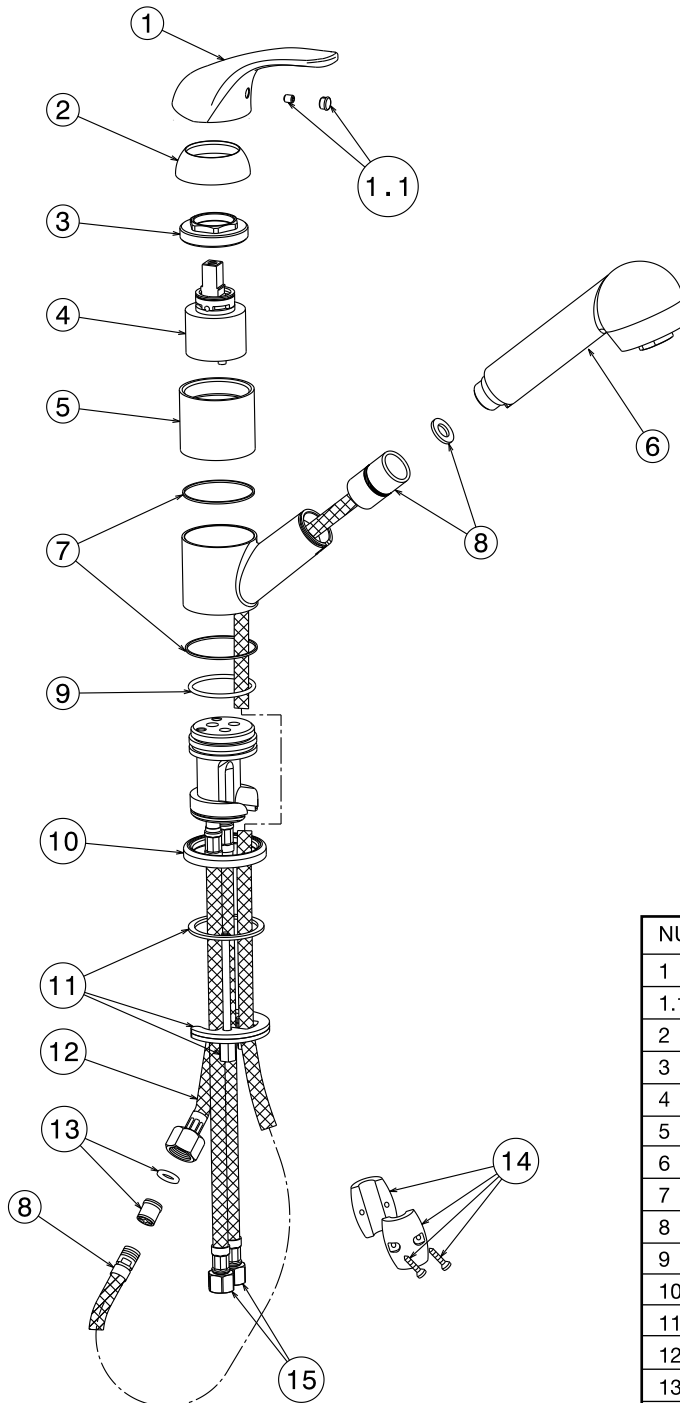

### FEATURES

- Solid brass body with pull-out spray
- Ceramic disc cartridge
- Color coded hot & cold supply lines
- Durable spiral flexible pull-out spray hose
- Maximum 2.2 G.P.M. flow rate
- Installation in a 1-3/8" hole

### NOMINAL DIMENSIONS

REACH	SPOUT HEIGHT	FAUCET HEIGHT
7-3/4	4-5/8	6-1/8

### JOB INFORMATION

Job Name: \_\_\_\_\_

Contact: \_\_\_\_\_

Date Specified: \_\_\_\_\_

Specifier: \_\_\_\_\_

Contractor: \_\_\_\_\_

See next page for exploded parts drawing and parts list.

**BLANCO AMERICA**  
800.451.5782  
[www.blancoamerica.com](http://www.blancoamerica.com)

NUM.	PART #	DESCRIPTION
1	16339	LEVER
1.1	16309	SCREW+CAP FOR LEVER
2	16319	LOCK NUT COVER
3	16317	CARTRIDGE LOCK NUT
4	16318	CARTRIDGE
5	13202	BUSH
6	16323	SPRAY HEAD
7	13204	PLASTIC RINGS FOR SPOUT
8	15120	SPRAY FLEXI-HOSE
9	10987	O-RING
10	13205	BASE
11	12351	MOUNTING SET
12	15052	SPRAY FLEXI-HOSE
13	15710	NO-RETURN VALVE
14	11960	WEIGHT
15	15051	FLEXI-HOSES