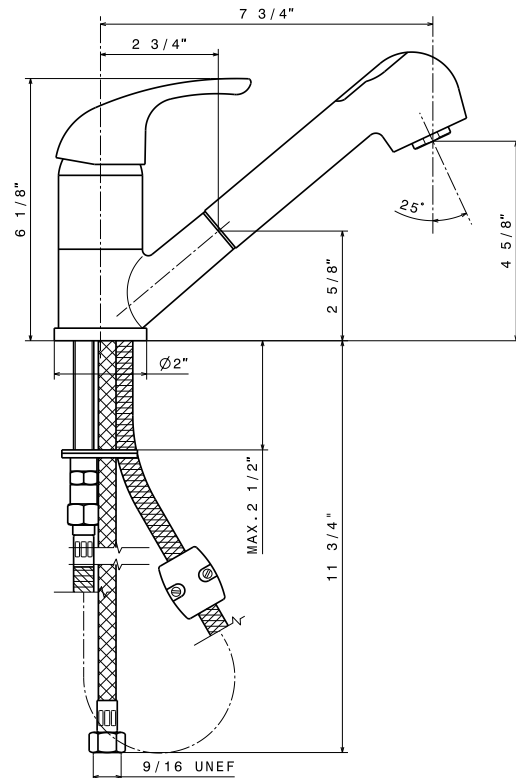

### FEATURES

- Solid brass body with pull-out spray
- Ceramic disc cartridge
- Color coded hot & cold supply lines
- Durable spiral flexible pull-out spray hose
- Maximum 2.2 G.P.M. flow rate
- Installation in a 1-3/8" hole

### NOMINAL DIMENSIONS

REACH	SPOUT HEIGHT	FAUCET HEIGHT
7-3/4	4-5/8	6-1/8