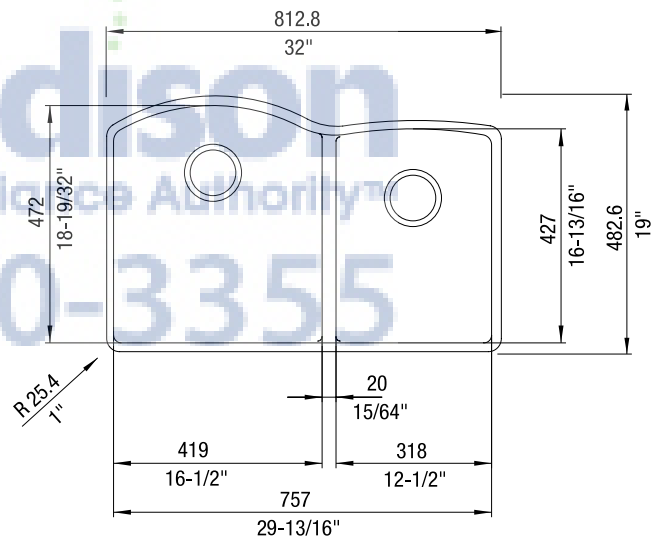

440179 DIAMOND 1-3/4 Bowl Under Mount ANTHRACITE

440177 DIAMOND 1-3/4 Bowl Under Mount CAFE BROWN

441284 DIAMOND 1-3/4 Bowl Under Mount TRUFFLE

FEATURES

- Required Outside Cabinet: 36"
- 80% solid granite
- Heat resistant up to 536°F
- Unsurpassed cleanability backed by industry leading 7 patents!
- Resistant to scratches, stains and all household acids and alkali solutions
- Template provided with approximate 1/8" reveal
- Under mount clips included
- Limited lifetime warranty

Model 440178 shown

NOMINAL DIMENSIONS

OVERALL	CUTOUT SIZE	BOWL DEPTH	DRAIN
		LEFT	RIGHT
32 x 20-27/32	Template provided with approximate 1/8" reveal	9-1/2	8
			3-1/2

DXF cutout templates available on our web site.