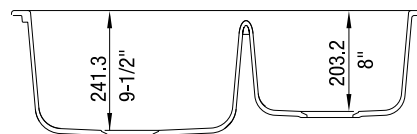

Model 440178 shown

NOMINAL DIMENSIONS

OVERALL	CUTOUT SIZE	BOWL DEPTH	DRAIN
		LEFT	RIGHT
32 x 20-27/32	Template provided with approximate 1/8" reveal	9-1/2	8
			3-1/2

DXF cutout templates available on our web site.