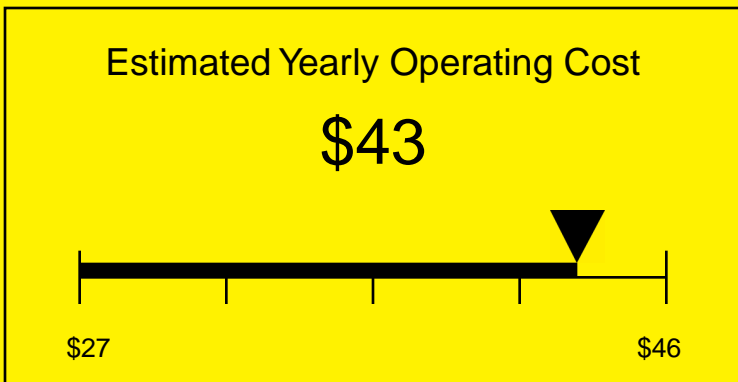

# ENERGYGUIDE

REFRIGERATOR  
Defrost: Automatic

FF7LCSSADA  
5.5 Cubic Feet

Compare the energy use of this product with others  
before you buy

Your cost will depend on your utility rates

Based on a 2007 U.S. Government national average cost of 10.65 cents per kWh for electricity. Your actual operating cost will vary depending on your local utility rates and your use of the product.