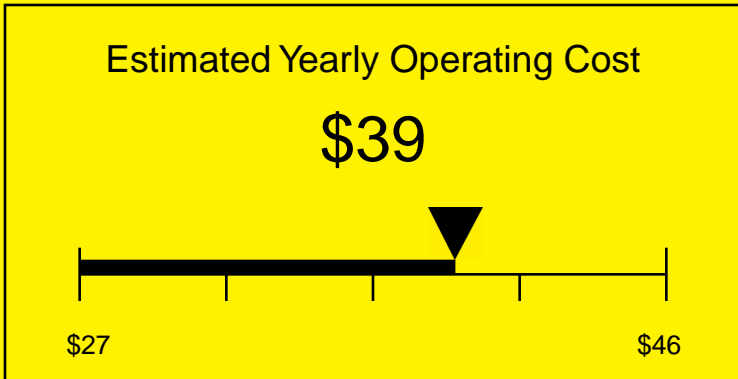

# ENERGYGUIDE

REFRIGERATOR  
Defrost: Automatic

SCR1536SSTB  
2.94 Cubic Feet

Compare the energy use of this product with others  
before you buy

Your cost will depend on your utility rates

Based on a 2007 U.S. Government national average cost of 10.65 cents per kWh for electricity. Your actual operating cost will vary depending on your local utility rates and your use of the product.