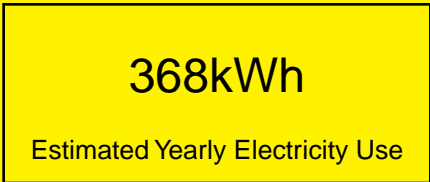

# ENERGYGUIDE

REFRIGERATOR  
Defrost: Automatic

SCR1536SSTB  
2.94 Cubic Feet

Compare the energy use of this product with others  
before you buy

Your cost will depend on your utility rates

Based on a 2007 U.S. Government national average cost of 10.65 cents per kWh for electricity. Your actual operating cost will vary depending on your local utility rates and your use of the product.