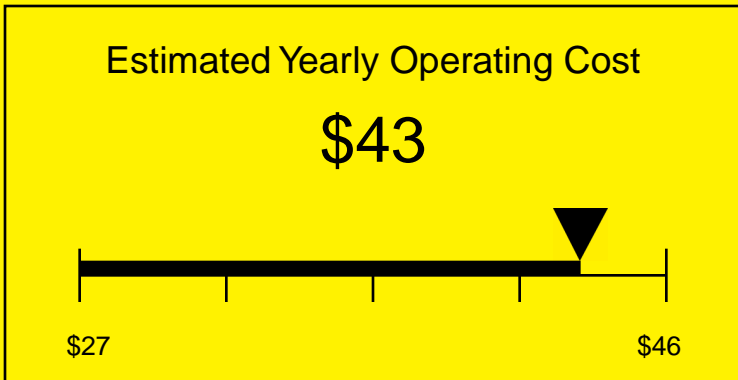

ENERGYGUIDE

REFRIGERATOR
Defrost: Automatic

SCR450L7HHADA
4.1 Cubic Feet

Compare the energy use of this product with others
before you buy

Your cost will depend on your utility rates

Based on a 2007 U.S. Government national average cost of 10.65 cents per kWh for electricity. Your actual operating cost will vary depending on your local utility rates and your use of the product.