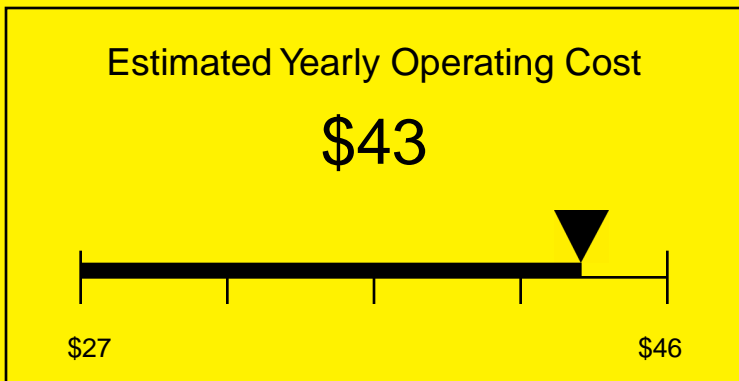

ENERGYGUIDE

REFRIGERATOR
Defrost: Automatic

SCR450L7TBADA
4.1 Cubic Feet

Compare the energy use of this product with others
before you buy

Your cost will depend on your utility rates

Based on a 2007 U.S. Government national average cost of 10.65 cents per kWh for electricity. Your actual operating cost will vary depending on your local utility rates and your use of the product.