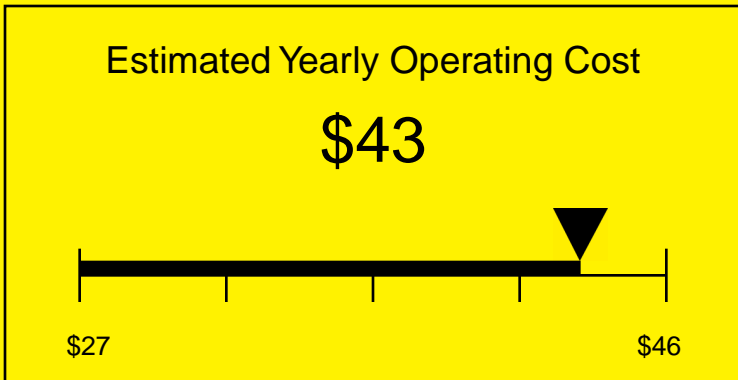

ENERGYGUIDE

REFRIGERATOR
Defrost: Automatic

SCR450L7ADA
4.1 Cubic Feet

Compare the energy use of this product with others
before you buy

Your cost will depend on your utility rates

Based on a 2007 U.S. Government national average cost of 10.65 cents per kWh for electricity. Your actual operating cost will vary depending on your local utility rates and your use of the product.