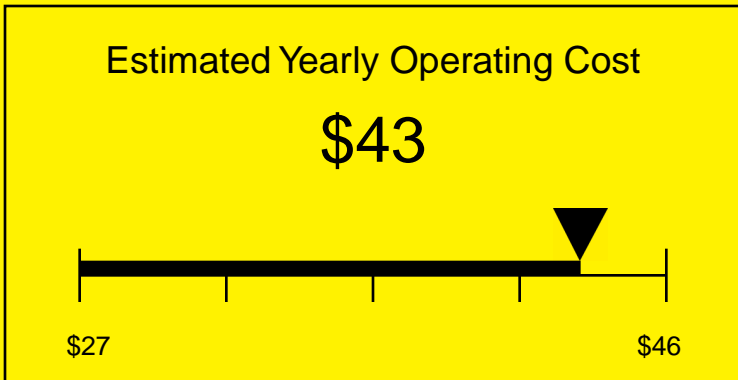

ENERGYGUIDE

REFRIGERATOR
Defrost: Automatic

SCR450LSHADA
4.1 Cubic Feet

Compare the energy use of this product with others
before you buy

Your cost will depend on your utility rates

Based on a 2007 U.S. Government national average cost of 10.65 cents per kWh for electricity. Your actual operating cost will vary depending on your local utility rates and your use of the product.