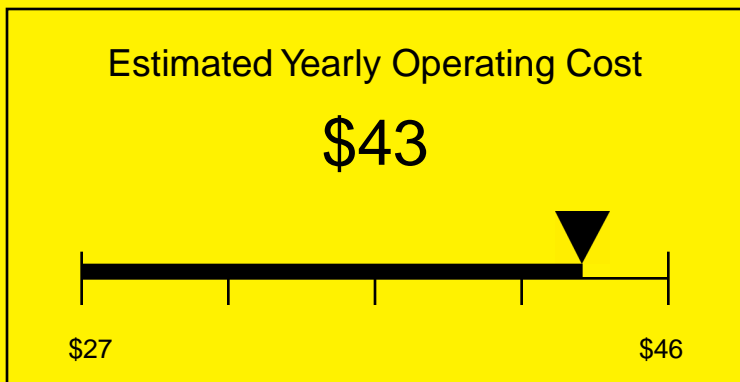

ENERGYGUIDE

REFRIGERATOR
Defrost: Automatic

SCR450LHVADA
4.1 Cubic Feet

Compare the energy use of this product with others
before you buy

Your cost will depend on your utility rates

Based on a 2007 U.S. Government national average cost of 10.65 cents per kWh for electricity. Your actual operating cost will vary depending on your local utility rates and your use of the product.