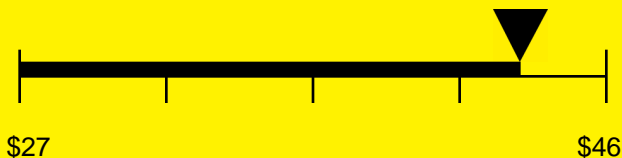

ENERGYGUIDE

REFRIGERATOR
Defrost: Automatic

SCR450LTBADA
4.1 Cubic Feet

Compare the energy use of this product with others
before you buy

Estimated Yearly Operating Cost

\$43

406kWh

Estimated Yearly Electricity Use

Your cost will depend on your utility rates

Based on a 2007 U.S. Government national average cost of 10.65 cents per kWh for electricity. Your actual operating cost will vary depending on your local utility rates and your use of the product.