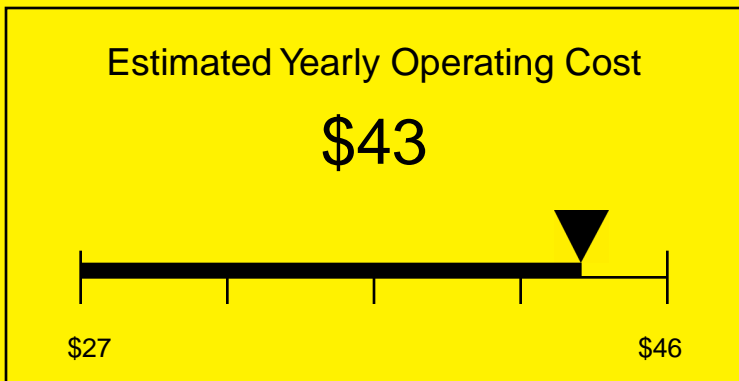

ENERGYGUIDE

REFRIGERATOR
Defrost: Automatic

SCR450LB17ADA Series
4.1 Cubic Feet

Compare the energy use of this product with others
before you buy

Your cost will depend on your utility rates

Based on a 2007 U.S. Government national average cost of 10.65 cents per kWh for electricity. Your actual operating cost will vary depending on your local utility rates and your use of the product.