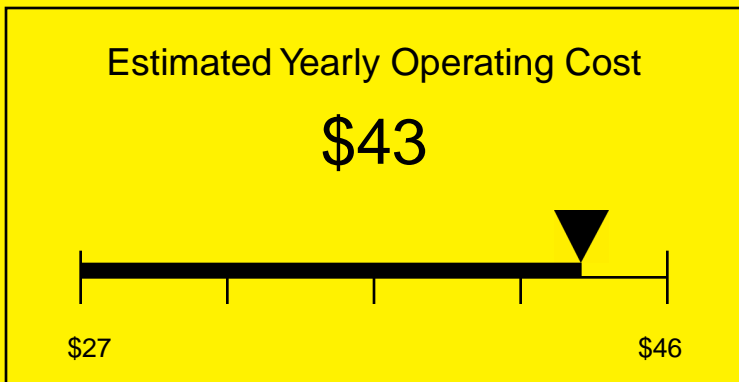

ENERGYGUIDE

REFRIGERATOR
Defrost: Automatic

SCR450L7ADA Series
4.1 Cubic Feet

Compare the energy use of this product with others
before you buy

Your cost will depend on your utility rates

Based on a 2007 U.S. Government national average cost of 10.65 cents per kWh for electricity. Your actual operating cost will vary depending on your local utility rates and your use of the product.