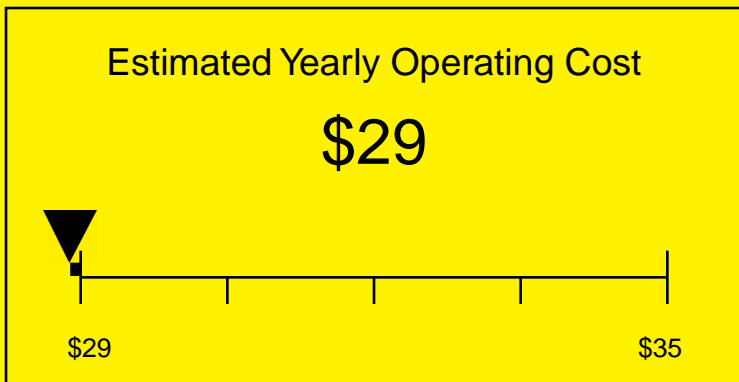

ENERGYGUIDE

FREEZER
Defrost: Manual

FS22LMEDDT
1.42 Cubic Feet

Compare the energy use of this product with others
before you buy

272kWh

Estimated Yearly Electricity Use

Your cost will depend on your utility rates

Based on a 2007 U.S. Government national average cost of 10.65 cents per kWh for electricity. Your actual operating cost will vary depending on your local utility rates and your use of the product.