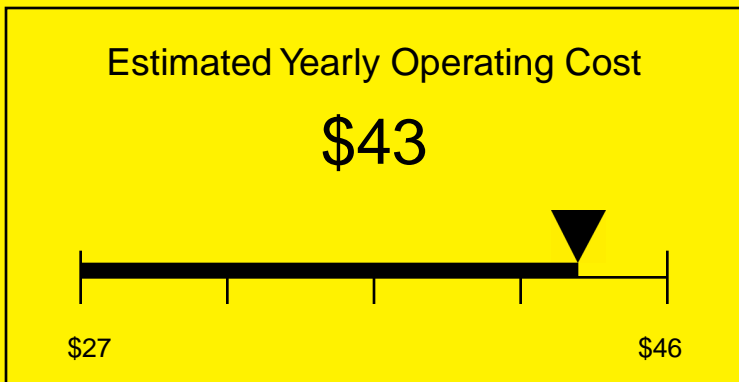

ENERGYGUIDE

REFRIGERATOR
Defrost: Automatic

FF6BBIDPLADA
5.5 Cubic Feet

Compare the energy use of this product with others
before you buy

405kWh

Estimated Yearly Electricity Use

Your cost will depend on your utility rates

Based on a 2007 U.S. Government national average cost of 10.65 cents per kWh for electricity. Your actual operating cost will vary depending on your local utility rates and your use of the product.