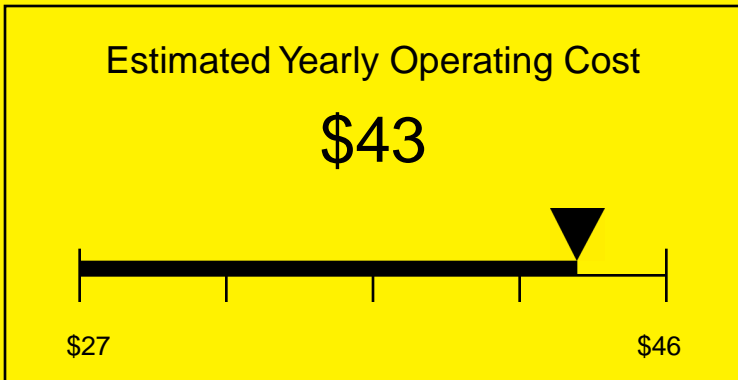

ENERGYGUIDE

REFRIGERATOR
Defrost: Automatic

FF6BCSSADA
5.5 Cubic Feet

Compare the energy use of this product with others
before you buy

Your cost will depend on your utility rates

Based on a 2007 U.S. Government national average cost of 10.65 cents per kWh for electricity. Your actual operating cost will vary depending on your local utility rates and your use of the product.