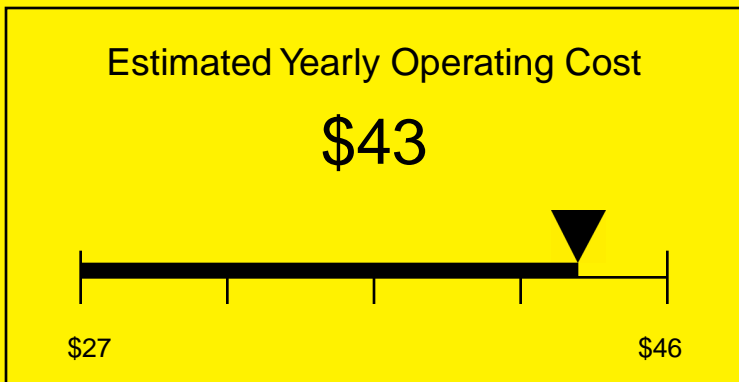

ENERGYGUIDE

REFRIGERATOR
Defrost: Automatic

FF6BBISSTBADA
5.5 Cubic Feet

Compare the energy use of this product with others
before you buy

Your cost will depend on your utility rates

Based on a 2007 U.S. Government national average cost of 10.65 cents per kWh for electricity. Your actual operating cost will vary depending on your local utility rates and your use of the product.