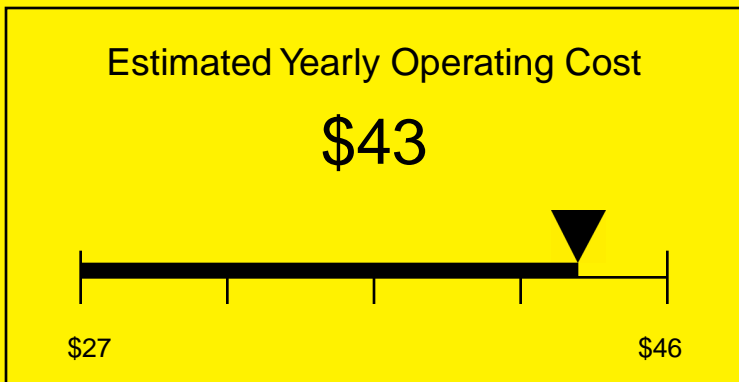

ENERGYGUIDE

REFRIGERATOR
Defrost: Automatic

FF6BBIIFADA
5.5 Cubic Feet

Compare the energy use of this product with others
before you buy

405kWh

Estimated Yearly Electricity Use

Your cost will depend on your utility rates

Based on a 2007 U.S. Government national average cost of 10.65 cents per kWh for electricity. Your actual operating cost will vary depending on your local utility rates and your use of the product.