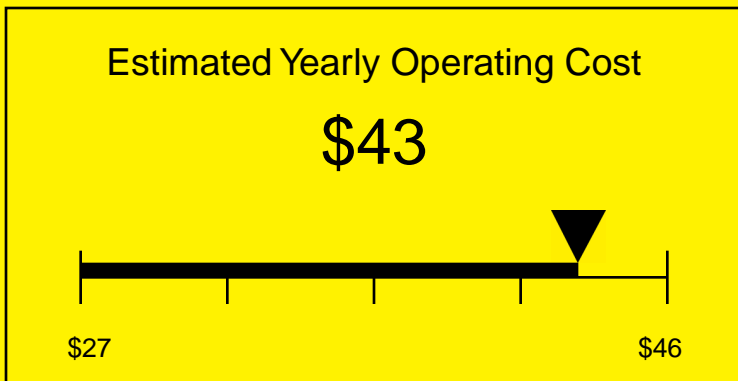

ENERGYGUIDE

REFRIGERATOR
Defrost: Automatic

FF6BDPLADA
5.5 Cubic Feet

Compare the energy use of this product with others
before you buy

Your cost will depend on your utility rates

Based on a 2007 U.S. Government national average cost of 10.65 cents per kWh for electricity. Your actual operating cost will vary depending on your local utility rates and your use of the product.