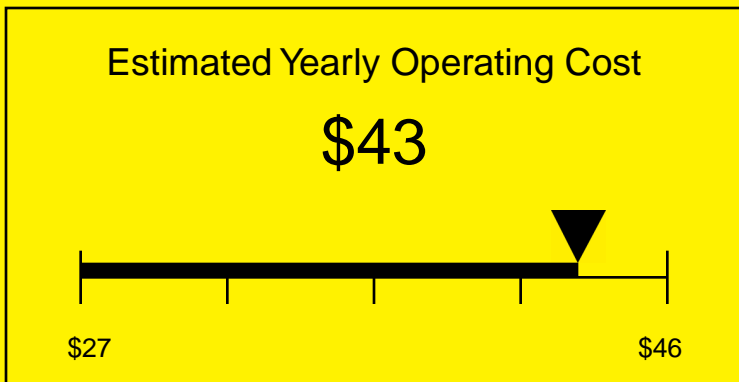

# ENERGYGUIDE

REFRIGERATOR  
Defrost: Automatic

FF6BSSTBADA  
5.5 Cubic Feet

Compare the energy use of this product with others  
before you buy

Your cost will depend on your utility rates

Based on a 2007 U.S. Government national average cost of 10.65 cents per kWh for electricity. Your actual operating cost will vary depending on your local utility rates and your use of the product.