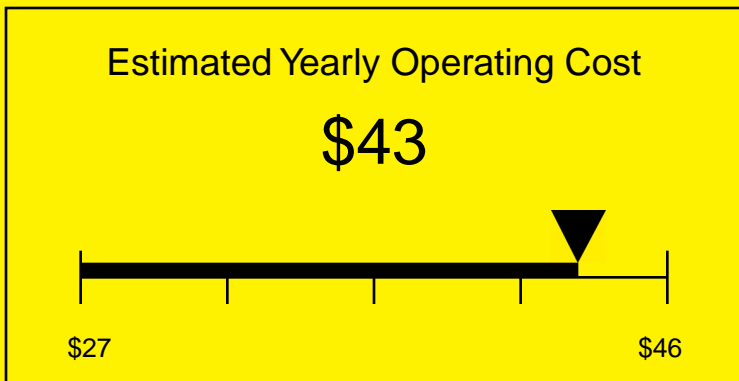

ENERGYGUIDE

REFRIGERATOR
Defrost: Automatic

FF6BFRADA
5.5 Cubic Feet

Compare the energy use of this product with others
before you buy

Your cost will depend on your utility rates

Based on a 2007 U.S. Government national average cost of 10.65 cents per kWh for electricity. Your actual operating cost will vary depending on your local utility rates and your use of the product.