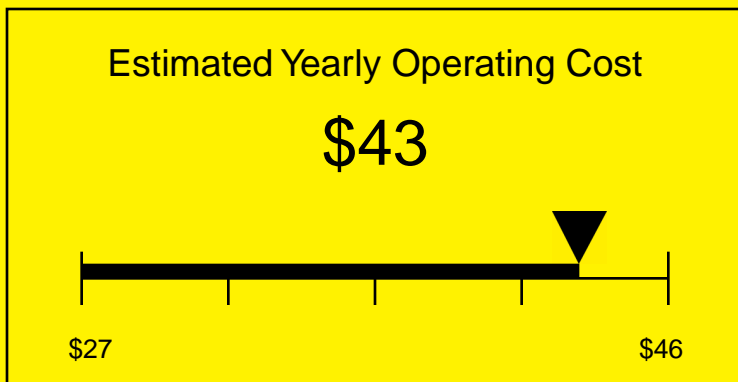

# ENERGYGUIDE

REFRIGERATOR  
Defrost: Automatic

FF6BSSTB  
5.5 Cubic Feet

Compare the energy use of this product with others  
before you buy

Your cost will depend on your utility rates

Based on a 2007 U.S. Government national average cost of 10.65 cents per kWh for electricity. Your actual operating cost will vary depending on your local utility rates and your use of the product.