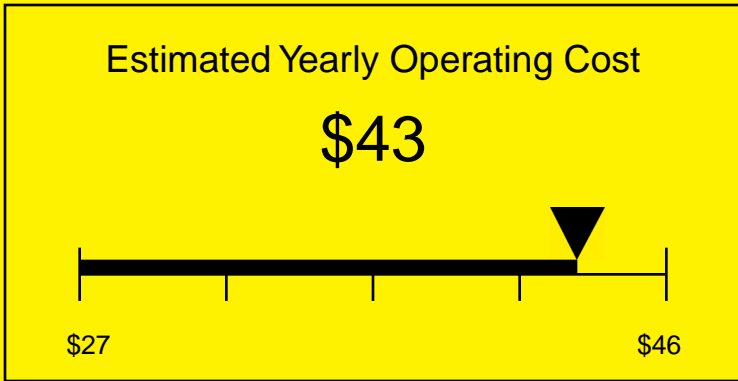

# ENERGYGUIDE

REFRIGERATOR  
Defrost: Automatic

FF6BSSHV  
5.5 Cubic Feet

Compare the energy use of this product with others  
before you buy

Your cost will depend on your utility rates

Based on a 2007 U.S. Government national average cost of 10.65 cents per kWh for electricity. Your actual operating cost will vary depending on your local utility rates and your use of the product.