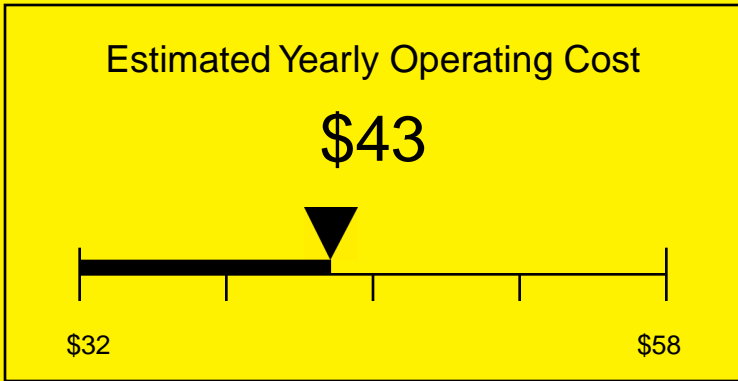

ENERGYGUIDE

REFRIGERATOR
Defrost: Automatic

FF6B7SSTB
5.5 Cubic Feet

Compare the energy use of this product with others
before you buy

405kWh

Estimated Yearly Electricity Use

Your cost will depend on your utility rates

Based on a 2007 U.S. Government national average cost of 10.65 cents per kWh for electricity. Your actual operating cost will vary depending on your local utility rates and your use of the product.