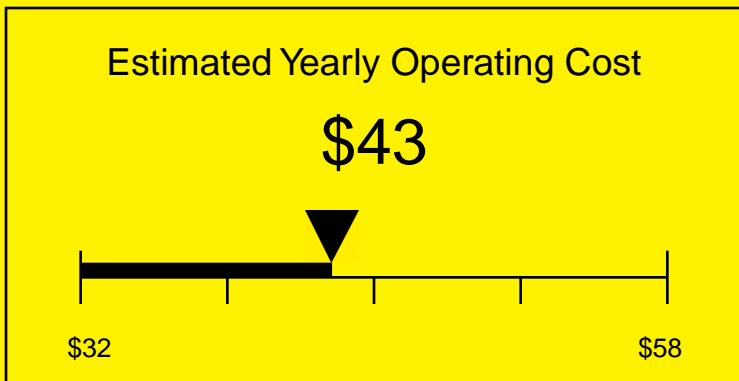

ENERGYGUIDE

REFRIGERATOR
Defrost: Automatic

FF6B7SSHH
5.5 Cubic Feet

Compare the energy use of this product with others
before you buy

Your cost will depend on your utility rates

Based on a 2007 U.S. Government national average cost of 10.65 cents per kWh for electricity. Your actual operating cost will vary depending on your local utility rates and your use of the product.