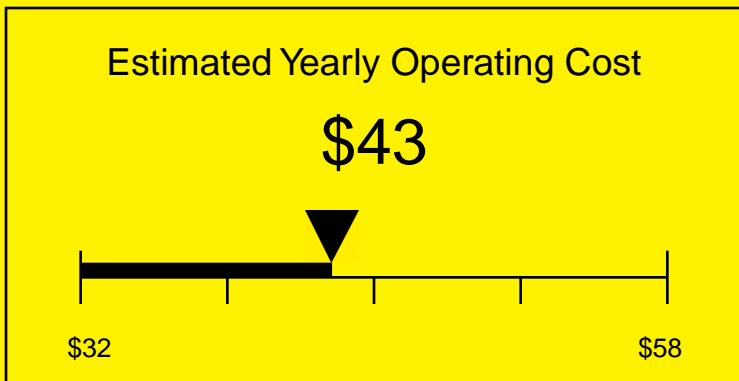

ENERGYGUIDE

REFRIGERATOR
Defrost: Automatic

FF6B7IF
5.5 Cubic Feet

Compare the energy use of this product with others
before you buy

Your cost will depend on your utility rates

Based on a 2007 U.S. Government national average cost of 10.65 cents per kWh for electricity. Your actual operating cost will vary depending on your local utility rates and your use of the product.