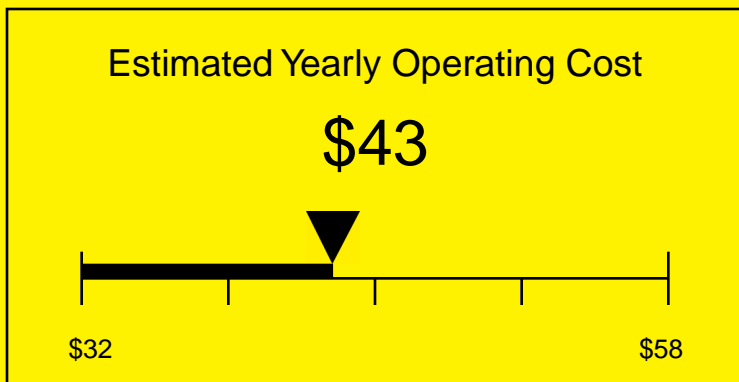

ENERGYGUIDE

REFRIGERATOR
Defrost: Automatic

FF6B7FR
5.5 Cubic Feet

Compare the energy use of this product with others
before you buy

Your cost will depend on your utility rates

Based on a 2007 U.S. Government national average cost of 10.65 cents per kWh for electricity. Your actual operating cost will vary depending on your local utility rates and your use of the product.