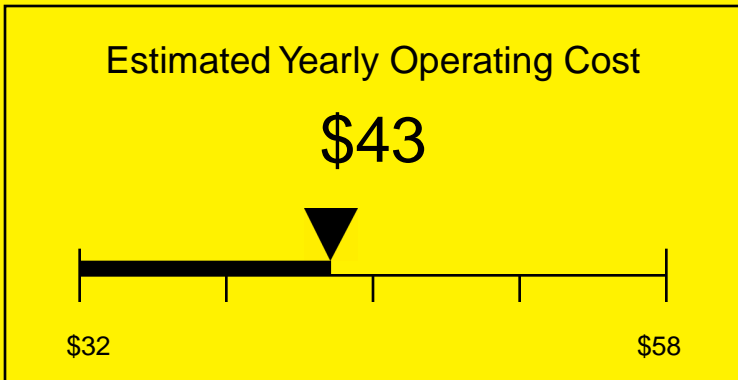

ENERGYGUIDE

REFRIGERATOR
Defrost: Automatic

FF6B7CSS
5.5 Cubic Feet

Compare the energy use of this product with others
before you buy

Your cost will depend on your utility rates

Based on a 2007 U.S. Government national average cost of 10.65 cents per kWh for electricity. Your actual operating cost will vary depending on your local utility rates and your use of the product.