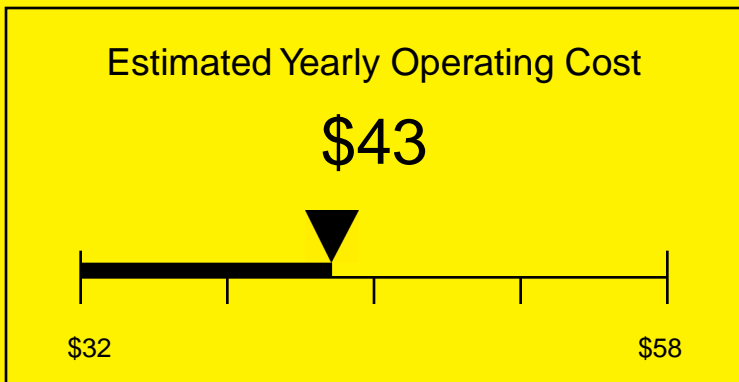

ENERGYGUIDE

REFRIGERATOR
Defrost: Automatic

FF6BBI7SSTB
5.5 Cubic Feet

Compare the energy use of this product with others
before you buy

Your cost will depend on your utility rates

Based on a 2007 U.S. Government national average cost of 10.65 cents per kWh for electricity. Your actual operating cost will vary depending on your local utility rates and your use of the product.