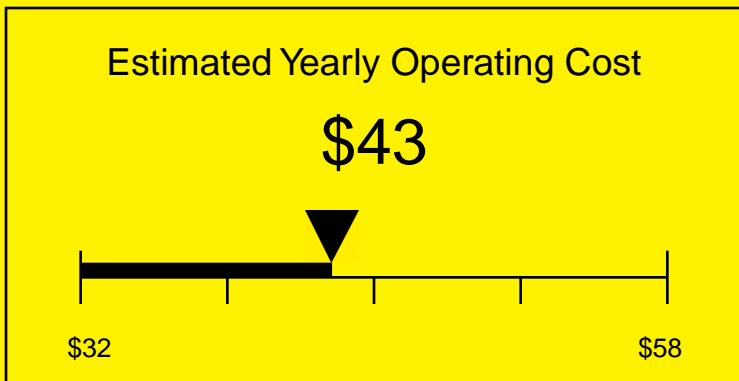

ENERGYGUIDE

REFRIGERATOR
Defrost: Automatic

FF6BBI7SSHH
5.5 Cubic Feet

Compare the energy use of this product with others
before you buy

Your cost will depend on your utility rates

Based on a 2007 U.S. Government national average cost of 10.65 cents per kWh for electricity. Your actual operating cost will vary depending on your local utility rates and your use of the product.