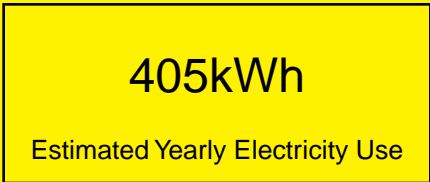

ENERGYGUIDE

REFRIGERATOR
Defrost: Automatic

FF6BB17IF
5.5 Cubic Feet

Compare the energy use of this product with others
before you buy

Your cost will depend on your utility rates

Based on a 2007 U.S. Government national average cost of 10.65 cents per kWh for electricity. Your actual operating cost will vary depending on your local utility rates and your use of the product.