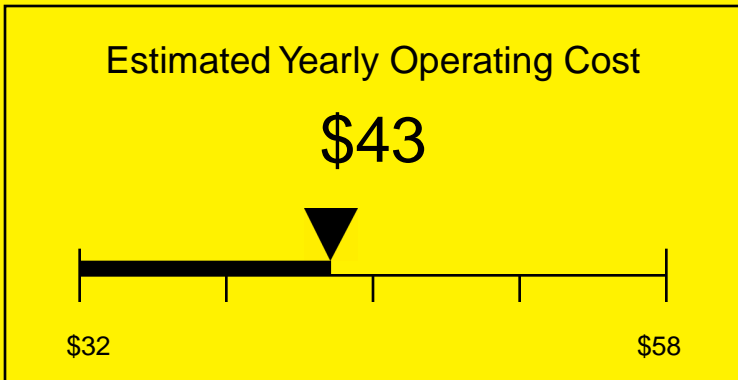

ENERGYGUIDE

REFRIGERATOR
Defrost: Automatic

FF6BB17IF
5.5 Cubic Feet

Compare the energy use of this product with others
before you buy

Your cost will depend on your utility rates

Based on a 2007 U.S. Government national average cost of 10.65 cents per kWh for electricity. Your actual operating cost will vary depending on your local utility rates and your use of the product.