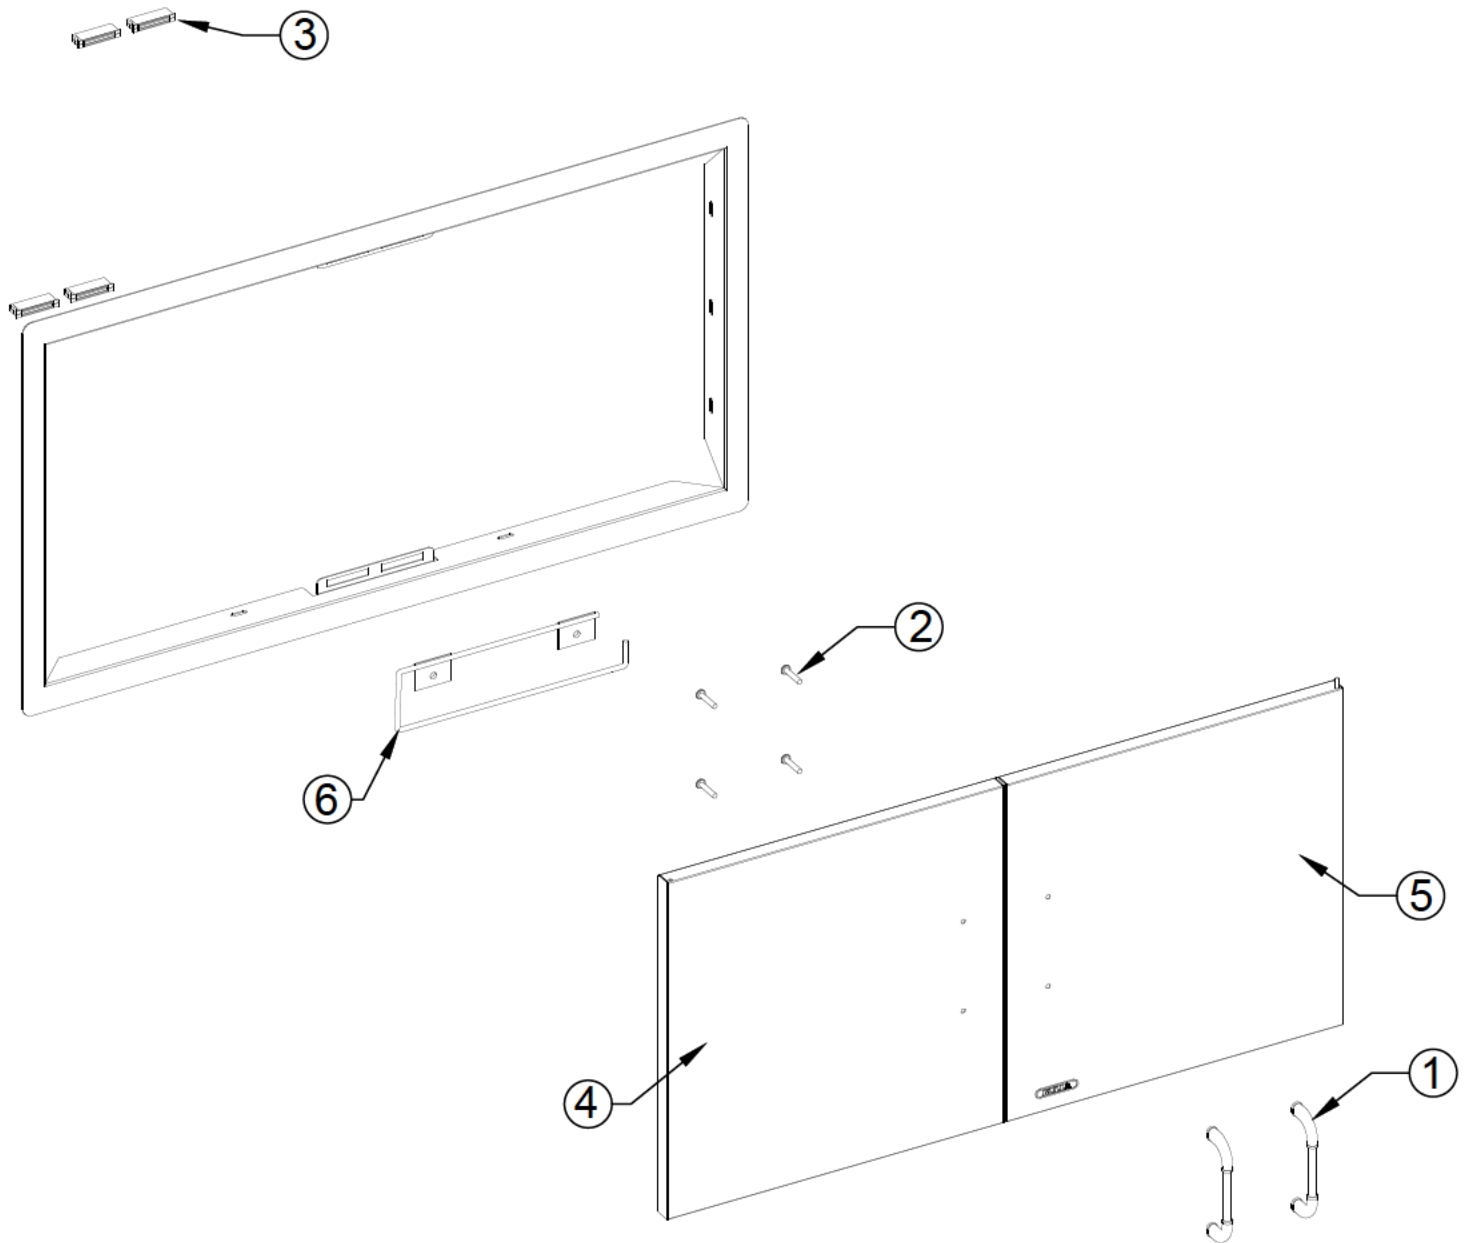

WWW.BULLBBQ.COM

EXPLODED VIEW W/ PARTS LIST

ITEM # 34000

DESCRIPTION -
38" DOUBLE DOORS

REPLACEMENT PARTS LIST			
DWG ITEM #	PART #	DESCRIPTION	QTY
1	16572	HANDLE	2
2	16515	HANDLE SET SCREW	2 SETS
3	16548	DOOR MAGNET	4
4	34002	LEFT DOOR	1
5	34003	RIGHT DOOR	1
6	73000	TOWEL RACK	1

Exploded View