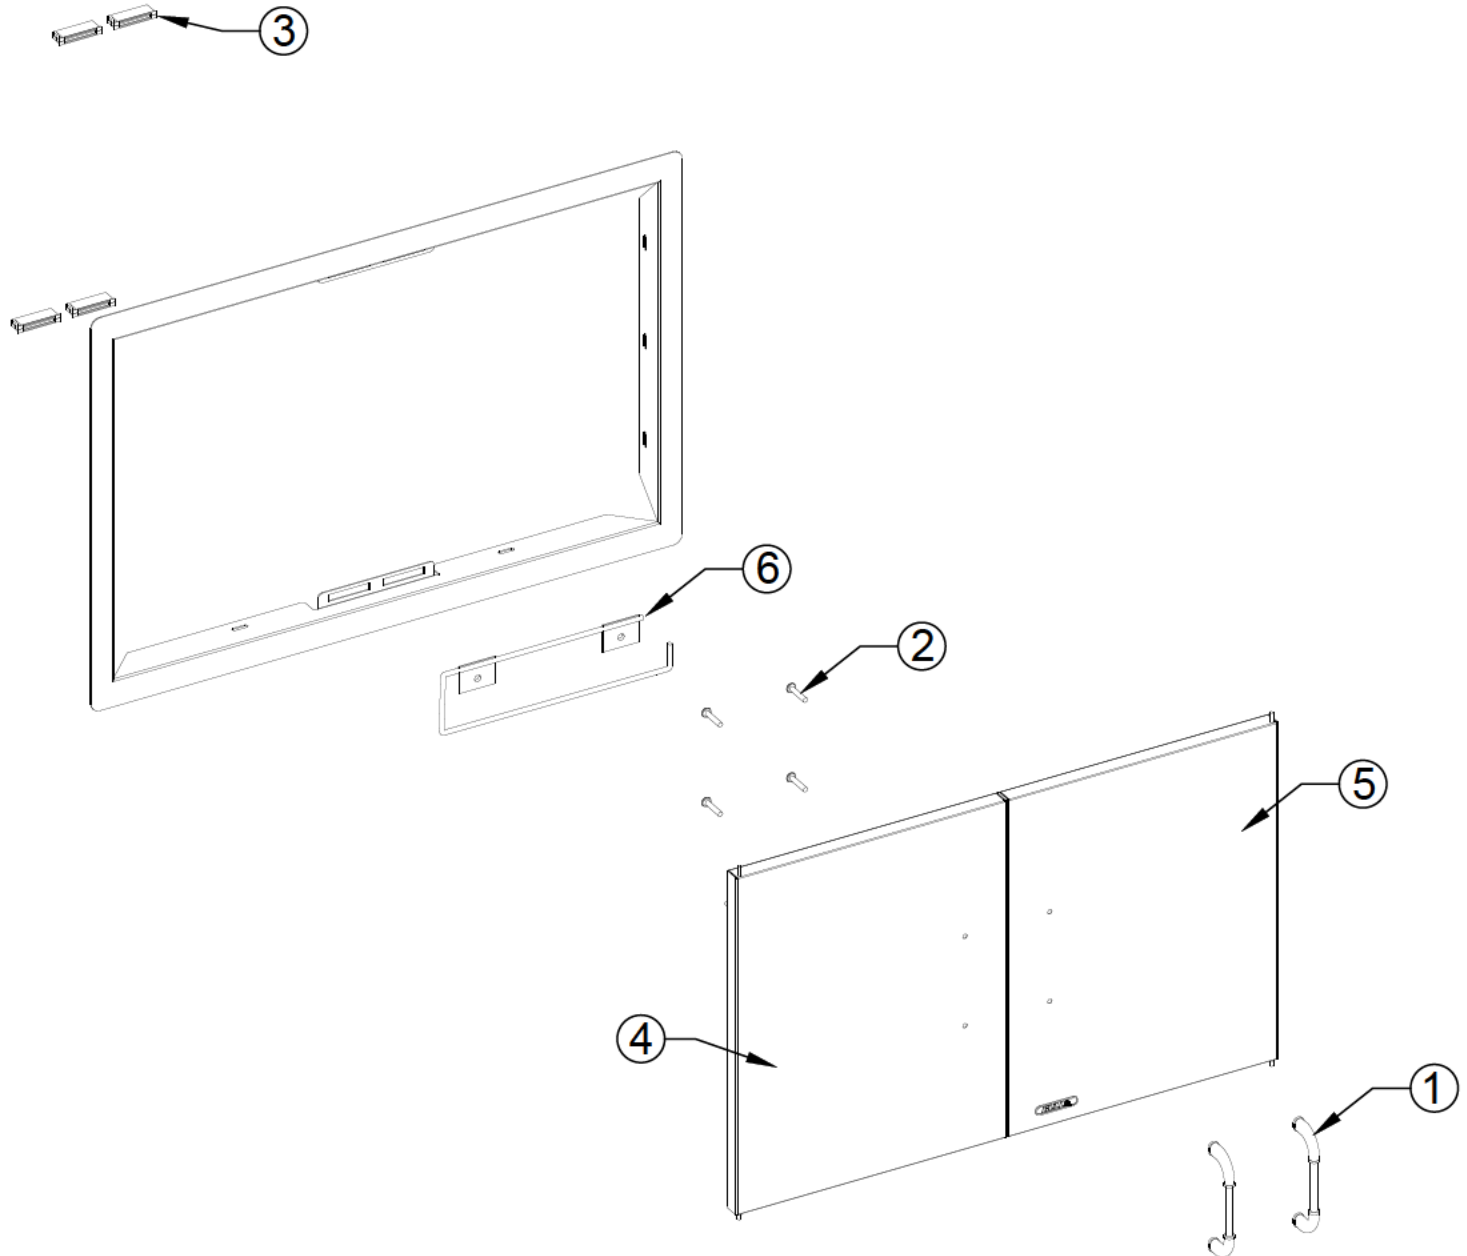

WWW.BULLBBQ.COM

EXPLODED VIEW W/ PARTS LIST

ITEM # 33568

DESCRIPTION -
30" DOUBLE DOORS

REPLACEMENT PARTS LIST

DWG ITEM #	PART #	DESCRIPTION	QTY
1	16572	HANDLE	2
2	16515	HANDLE SET SCREW	2 SETS
3	16548	DOOR MAGNET	4
4	16580	REPLACEMENT DOOR LEFT	1
5	16607	REPLACEMENT DOOR RIGHT	1
6	73000	TOWEL RACK	1

Exploded View