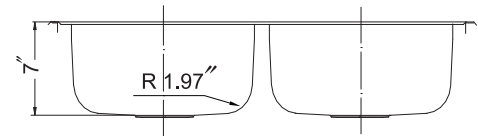

#### FEATURES

- Premium grade T-304 stainless steel
- 7" depth • 22 gauge • 4 holes
- Super-Silencer pad
- Mirror finished ledge & satin bowl
- Fits 36" sink base
- 3-1/2" drain opening
- Supplied with fasteners and instructions
- Complies with ASME A112.19.3-2000, UPC®
- Lifetime Limited Warranty