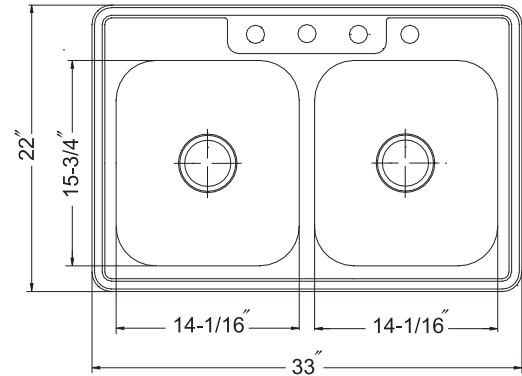

### Topmount 50/50 Double Bowl Model 3322-7MF

3322-7MF

#### FEATURES

- Premium grade T-304 stainless steel
- 7" depth • 22 gauge • 4 holes
- Super-Silencer pad
- Mirror finished ledge & satin bowl
- Fits 36" sink base
- 3-1/2" drain opening
- Supplied with fasteners and instructions
- Complies with ASME A112.19.3-2000, UPC®
- Lifetime Limited Warranty

#### OPTIONAL ACCESSORIES

- Bottom Grid: BG-3100
- Cutting Board : CB-3100
- Rinsing Basket : RB-3100
- Strainer: 190-9180

OVERALL DIMENSIONS	EACH BOWL	CUTOUT SIZE	PACKAGING*	WEIGHT*
33" x 22"	14-1/16" x 15-3/4"	32-1/4" x 21-1/4"	1/16/36 pcs.	14/260/420 lbs.