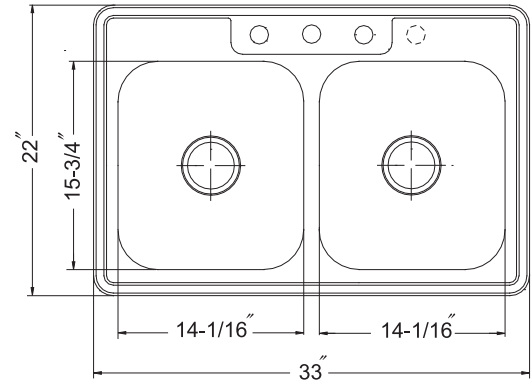

GLOWTONE SERIES

Topmount 50/50 Double Bowl

Model 3322-6BS3 3 holes

3322-6BS4 4 holes

FEATURES

3322-6BS

- Premium grade T-304 stainless steel
- 6" depth • 24 gauge • 3 or 4 holes
- Super-Silencer pad
- Lustrous satin with highlighted rim
- Fits 36" sink base
- 3-1/2" drain opening
- Supplied with fasteners and instructions
- Complies with ASME A112.19.3-2000, UPC®
- Lifetime Limited Warranty

ASME A112.19.3-2000

OPTIONAL ACCESSORIES

Bottom Grid: BG-3100

Cutting Board : CB-3100

Rinsing Basket : RB-3100

Strainer: 190-9180

OVERALL DIMENSIONS	EACH BOWL	CUTOUT SIZE	PACKAGING*	WEIGHT*
33" x 22"	14-1/16" x 15-3/4"	32-1/4" x 21-1/4"	1/16/36 pcs.	12/230/350 lbs.

*Standard packaging: Single boxed /Pallet of single boxed/Pallet of bulk pack.
All dimensions are in inches. Specifications subject to change without notice.

Project/Job name _____

Architect/Engineer _____