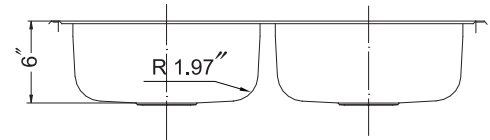

GLOWTONE SERIES

Topmount 50/50 Double Bowl

Model 3322-6BS3 3 holes

3322-6BS4 4 holes

FEATURES

3322-6BS

- Premium grade T-304 stainless steel
- 6" depth • 24 gauge • 3 or 4 holes
- Super-Silencer pad
- Lustrous satin with highlighted rim
- Fits 36" sink base
- 3-1/2" drain opening
- Supplied with fasteners and instructions
- Complies with ASME A112.19.3-2000, UPC®
- Lifetime Limited Warranty

ASME A112.19.3-2000

OPTIONAL ACCESSORIES

Bottom Grid: BG-3100

Cutting Board : CB-3100

Rinsing Basket : RB-3100

Strainer: 190-9180

OVERALL DIMENSIONS	EACH BOWL	CUTOUT SIZE	PACKAGING*	WEIGHT*
33" x 22"	14-1/16" x 15-3/4"	32-1/4" x 21-1/4"	1/16/36 pcs.	12/230/350 lbs.