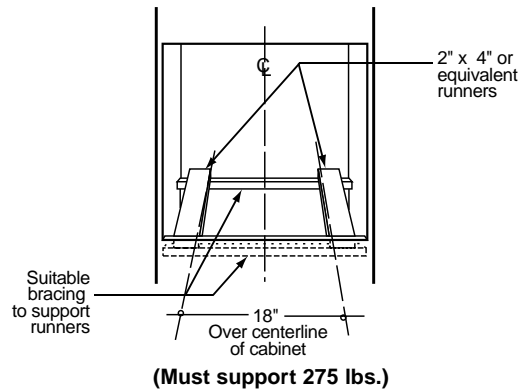

GE Appliances

JKP86BF/CF/SF/WF – GE 27" Built-In Double Microwave/Thermal Oven

Dimensions (in inches)

KW Rating	
240V	6.4
208V	5.1
Breaker Size	
240V	30 Amps
208V	30 Amps

Note: Cabinets installed adjacent to wall ovens must have an adhesion spec of at least a 194°F temperature rating.

Cabinet	27"
A – Cabinet Width Required	27" min.
B – Minimum Cabinet Depth	23-5/8"
C – Opening Width	25" min.-25'-1/4 max.
D – Opening Height	41-1/4" max.
E – Minimum Cutout Location from Floor	22"
Oven	
F – Overall Depth	23-5/8"
	w/o trim 41-1/8"
G – Overall Height	with trim 42-1/8"
H – Overall Width	26-5/8"