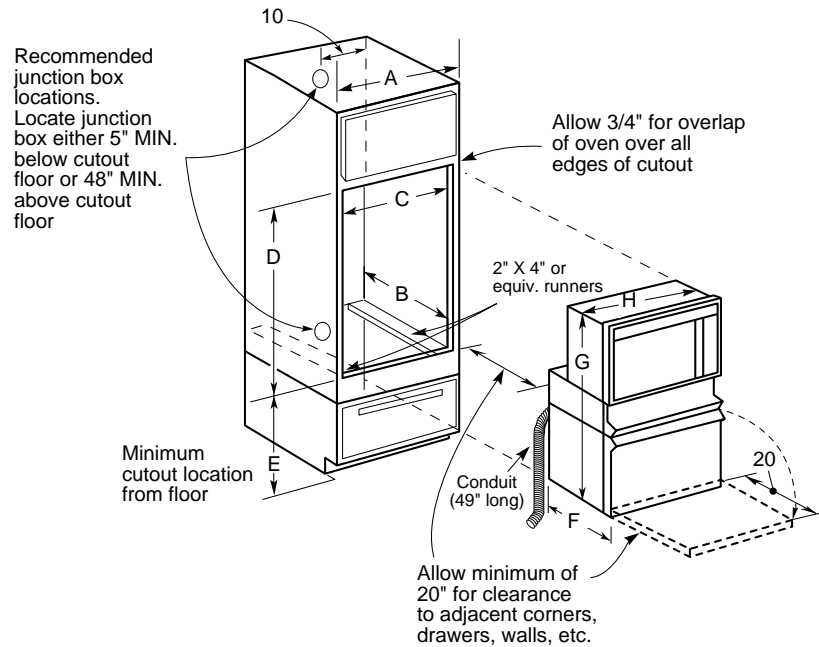

GE Appliances

JKP86BF/CF/SF/WF – GE 27" Built-In Double Microwave/Thermal Oven

Dimensions (in inches)

KW Rating	
240V	6.4
208V	5.1
Breaker Size	
240V	30 Amps
208V	30 Amps

Note: Cabinets installed adjacent to wall ovens must have an adhesion spec of at least a 194°F temperature rating.

Note: If marks, blemishes or the cutout opening is visible above the installed oven, it may be necessary to add wood shims under the runners and front trim until the marks or openings are covered.

Electric wall ovens are not approved for installation with a plug and receptacle. They must be hard wired in accordance with installation instructions.

Cabinet	27"
A – Cabinet Width Required	27" min.
B – Minimum Cabinet Depth	23-5/8"
C – Opening Width	25" min.-25'-1/4 max.
D – Opening Height	41-1/4" max.
E – Minimum Cutout Location from Floor	22"
Oven	
F – Overall Depth	23-5/8"
	w/o trim 41-1/8"
G – Overall Height	with trim 42-1/8"
H – Overall Width	26-5/8"