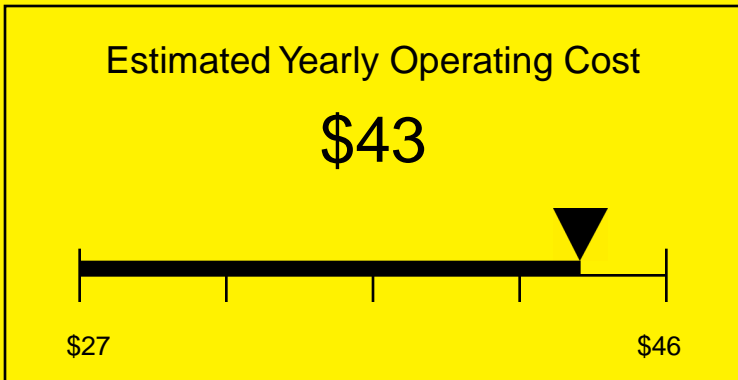

ENERGYGUIDE

REFRIGERATOR
Defrost: Automatic

FF511LBIMEDSCADA
4.1 Cubic Feet

Compare the energy use of this product with others
before you buy

Your cost will depend on your utility rates

Based on a 2007 U.S. Government national average cost of 10.65 cents per kWh for electricity. Your actual operating cost will vary depending on your local utility rates and your use of the product.