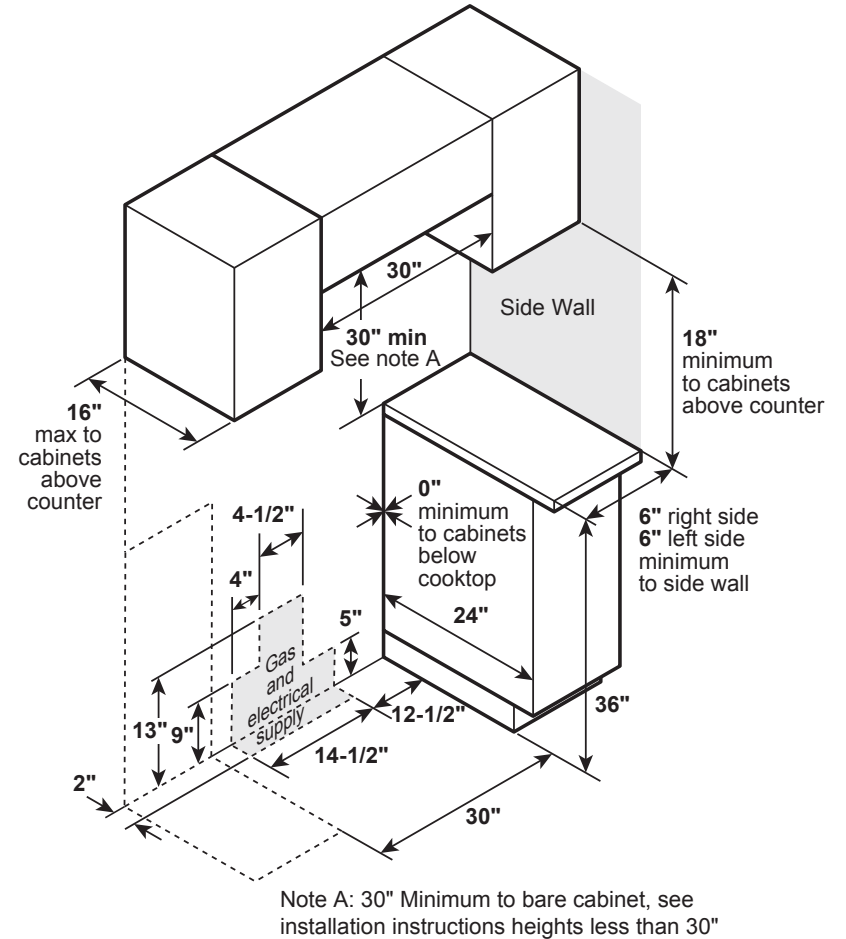

GAS PIPE AND ELECTRICAL OUTLET LOCATIONS

For answers to your Monogram, GE Café™ Series, GE Profile™ Series or GE Appliances product questions, visit our website at geappliances.com or call GE Answer Center® Service, 800.626.2000.