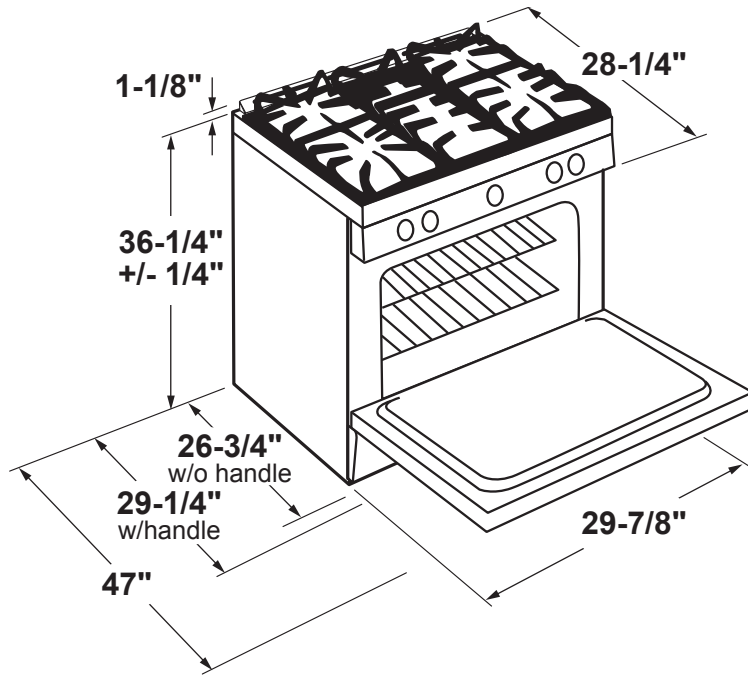

JGSS66EEL/SEL/FEL

GE® 30" Slide-In Front Control Gas Range

DIMENSIONS AND INSTALLATION INFORMATION (IN INCHES)

NOTE: Door handle protrudes 3" from door face.
Cabinets and drawers on adjacent 45° and 90° walls should be placed to avoid interference with the handle.

NOTE: Cabinets installed adjacent to slide-in ranges must have an adhesion spec of at least 194° temperature rating.

INSTALLATION INFORMATION: Before installing, consult installation instructions packed with product for current dimensional data.

For all installations, install the required rear trim to back of range with 4 screws provided.