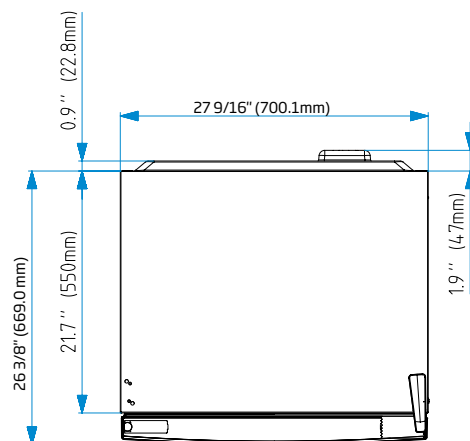

BFTF2716SSIM

28" Top Mount Stainless Steel with Ice Maker

NOTE TO THE INSTALLER: All height, width, and depth dimensions are shown in inches (as well as metric). Beko U.S., Inc. reserves the absolute and unrestricted right to change product materials and specifications, at any time, without notice. Please visit our website, www.BekoAppliances.com, or call 888.352.2356 to verify the latest specifications with final dimensional data and other details prior to installation and making a cutout. Applicable product limited warranty information may be found in accompanying product materials, or you may contact your account manager for further details. Proper installation is the responsibility of the installer. Product failure due to improper installation is not covered under the Limited Warranty.