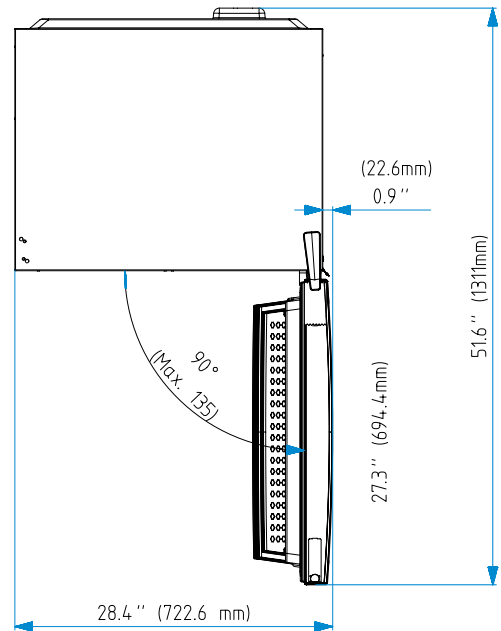

DIMENSIONS

H x W x D (in)	67 ³ / ₄ x 27 ¹ / ₂ x 26 ³ / ₈
H x W x D (mm)	1720 x 700 x 597
Height with Hinge Cap (in)	68 ⁷ / ₈
Width (in)	27 ¹ / ₂
Depth without Door (in)	21 ¹¹ / ₁₆
Product Weight (lbs)	147.71
Product Weight (kg)	67
Packed Weight (lbs)	165.35
Packed Weight (kg)	75

NOTE TO THE INSTALLER: All height, width, and depth dimensions are shown in inches (as well as metric). Beko U.S., Inc. reserves the absolute and unrestricted right to change product materials and specifications, at any time, without notice. Please visit our website, www.BekoAppliances.com, or call 888.352.2356 to verify the latest specifications with final dimensional data and other details prior to installation and making a cutout. Applicable product limited warranty information may be found in accompanying product materials, or you may contact your account manager for further details. Proper installation is the responsibility of the installer. Product failure due to improper installation is not covered under the Limited Warranty.