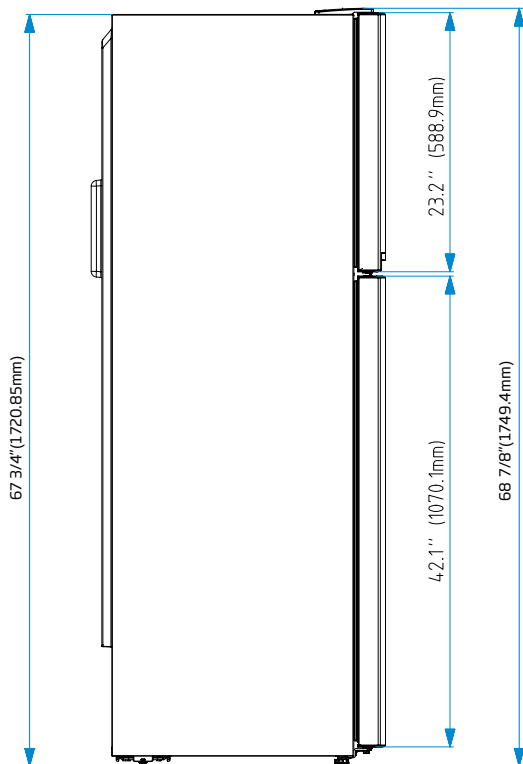

DIMENSIONS

H x W x D (in)	67 ³ / ₄ x 27 ¹ / ₂ x 26 ³ / ₈
H x W x D (mm)	1720 x 700 x 597
Height with Hinge Cap (in)	68 ⁷ / ₈
Width (in)	27 ¹ / ₂
Depth without Door (in)	21 ¹¹ / ₁₆
Product Weight (lbs)	147.71
Product Weight (kg)	67
Packed Weight (lbs)	165.35
Packed Weight (kg)	75

NOTE TO THE INSTALLER: All height, width, and depth dimensions are shown in inches (as well as metric). Beko U.S., Inc. reserves the absolute and unrestricted right to change product materials and specifications, at any time, without notice. Please visit our website, www.BekoAppliances.com, or call 888.352.2356 to verify the latest specifications with final dimensional data and other details prior to installation and making a cutout. Applicable product limited warranty information may be found in accompanying product materials, or you may contact your account manager for further details. Proper installation is the responsibility of the installer. Product failure due to improper installation is not covered under the Limited Warranty.