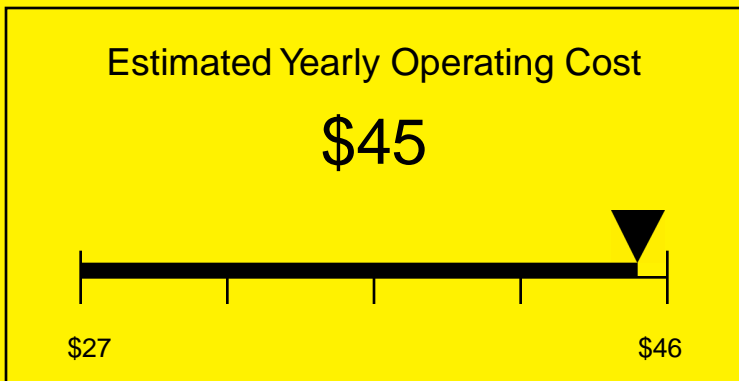

ENERGYGUIDE

REFRIGERATOR
Defrost: Automatic

SP5DS2DBLK
5.4 Cubic Feet

Compare the energy use of this product with others
before you buy

423kWh

Estimated Yearly Electricity Use

Your cost will depend on your utility rates

Based on a 2007 U.S. Government national average cost of 10.65 cents per kWh for electricity. Your actual operating cost will vary depending on your local utility rates and your use of the product.