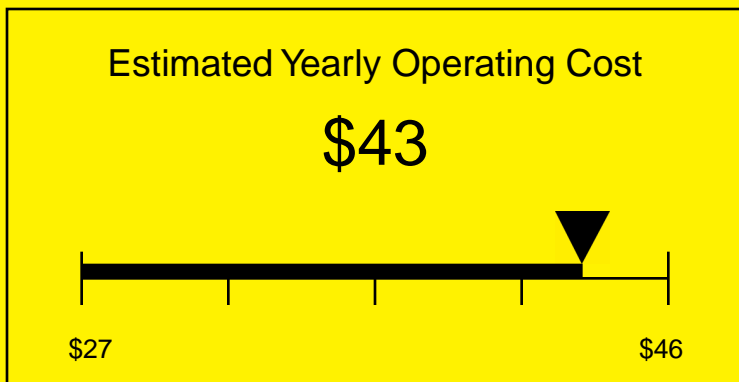

ENERGYGUIDE

REFRIGERATOR
Defrost: Automatic

SCR500BLBI
4.1 Cubic Feet

Compare the energy use of this product with others
before you buy

Your cost will depend on your utility rates

Based on a 2007 U.S. Government national average cost of 10.65 cents per kWh for electricity. Your actual operating cost will vary depending on your local utility rates and your use of the product.