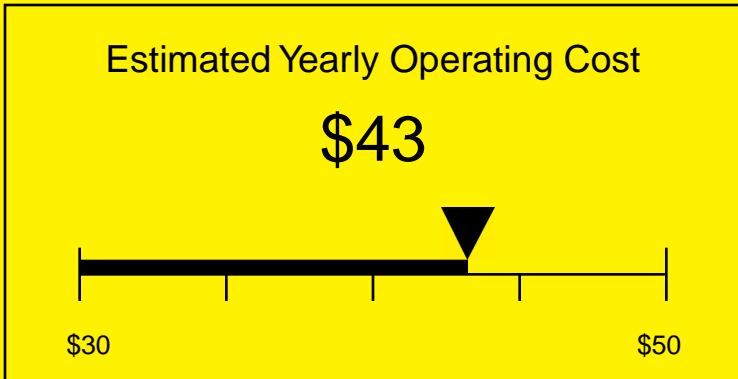

ENERGYGUIDE

REFRIGERATOR
Defrost: Automatic

SCR500BL
4.1 Cubic Feet

Compare the energy use of this product with others
before you buy

Your cost will depend on your utility rates

Based on a 2007 U.S. Government national average cost of 10.65 cents per kWh for electricity. Your actual operating cost will vary depending on your local utility rates and your use of the product.